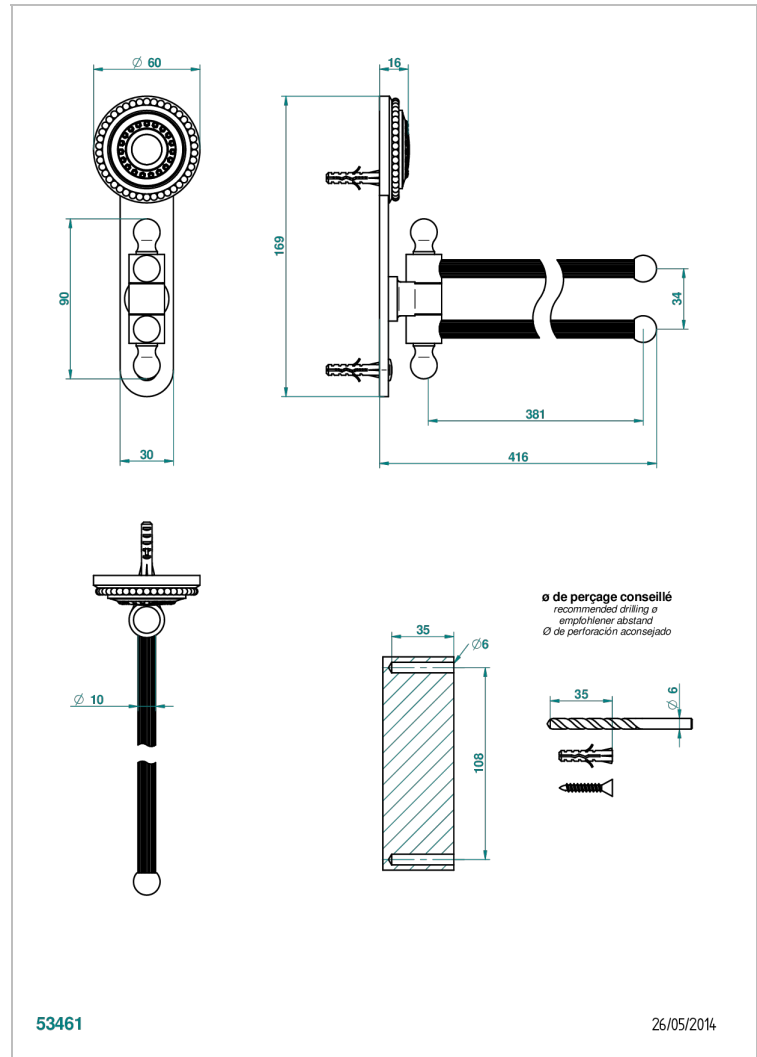

MONTE CARLO, GOLD PORCELAIN

U8B-522

Towel bar 15 3/4" long, double swivel

THG[®]
PARIS

CHARACTERISTIC

- Monte Carlo, gold porcelain
- Towel bar 15 3/4" long, double swivel

AVAILABLE FINITIONS

Black ceram - D30
Chrome polished - A02
Chrome polished / gold polished - G02
Copper antique matt, coated - H07
Gold mat - F07
Gold polished - F01

Light coated bronze - D01
Matt chrome (American satin) - C02
Matt nickel (American satin) - C01
Nickel antique / Sovereign - H28
Nickel polished - B01
Soft gold - F30

Soft matt gold - F31