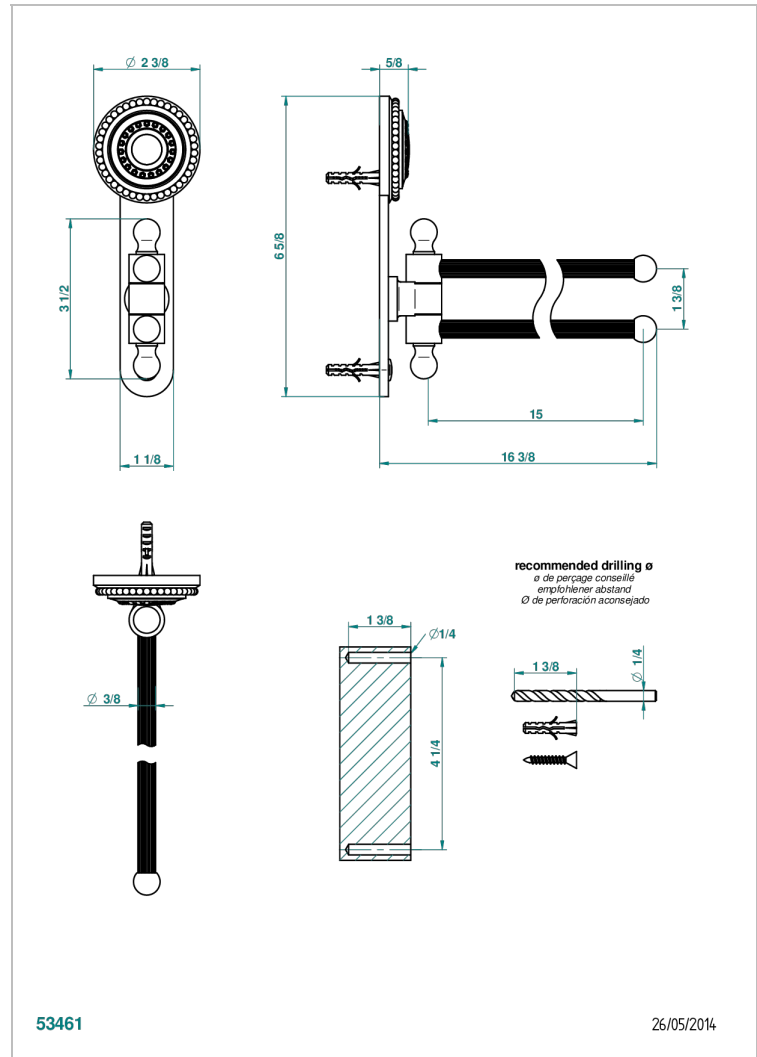

MONTE CARLO, GOLD PORCELAIN

U8B-522

Towel bar 15 3/4" long, double swivel

THG[®]
PARIS

53461

26/05/2014

CHARACTERISTIC

- Monte Carlo, gold porcelain
- Towel bar 15 3/4" long, double swivel

AVAILABLE FINITIONS

Black ceram - D30
Chrome polished - A02
Chrome polished / gold polished - G02
Copper antique matt, coated - H07
Gold mat - F07
Gold polished - F01

Light coated bronze - D01
Matt chrome (American satin) - C02
Matt nickel (American satin) - C01
Nickel antique / Sovereign - H28
Nickel polished - B01
Soft gold - F30