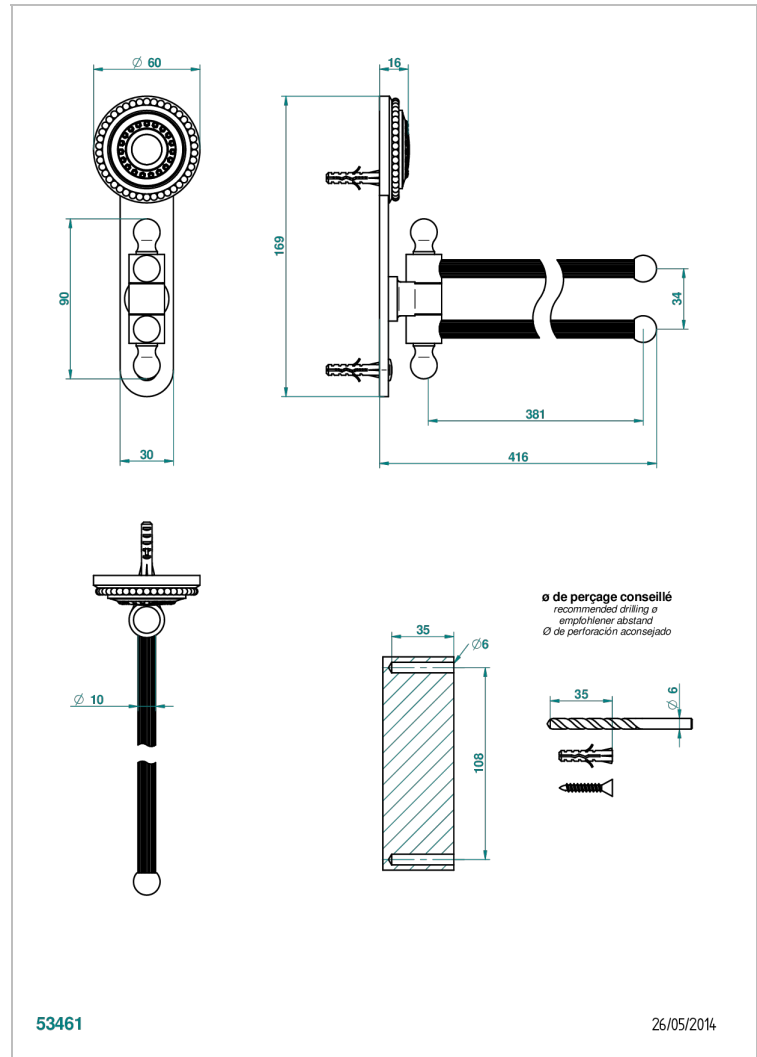

MONTE CARLO, GOLD PORCELAIN

U8B-522

Double towel holder, 2 mobile rails, length: 400 mm, \varnothing 16 mm

THG[®]
PARIS

CHARACTERISTIC

- Monte Carlo, gold porcelain
- Double towel holder, 2 mobile rails, length: 400 mm, \varnothing 16 mm

AVAILABLE FINITIONS

Antique nickel - H28
Black ceram - D30
Lacquered light bronze - D01
Matt chrome - C02
Matt gold - F07
Matt nickel (color finish) - C01

Polished chrome (color finish) - A02
Polished chrome / Polished gold (color finish) - G02
Polished gold (color finish) - F01
Polished nickel - B01
Soft gold - F30
Soft matt gold - F31

Varnished matt antique red copper (color finish) - H07