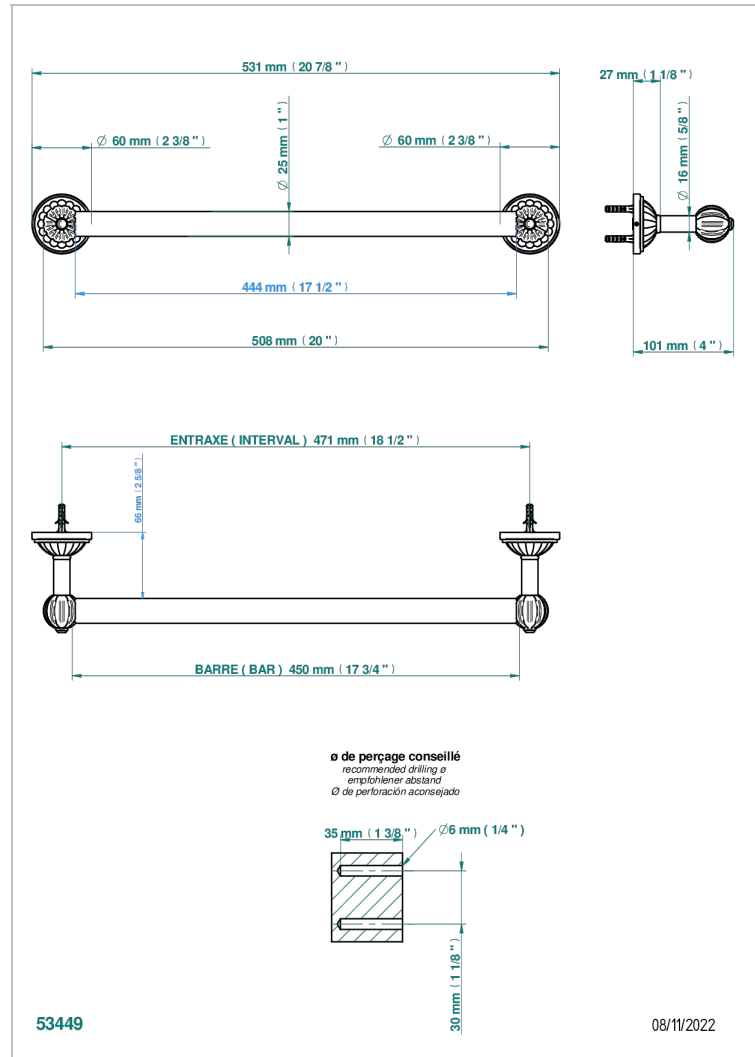

# MANDARINE CLEAR CRYSTAL

U1D-526/45

Towel bar, 18" long

## CHARACTERISTIC

- Mandarine Clear crystal
- Towel bar, 18" long