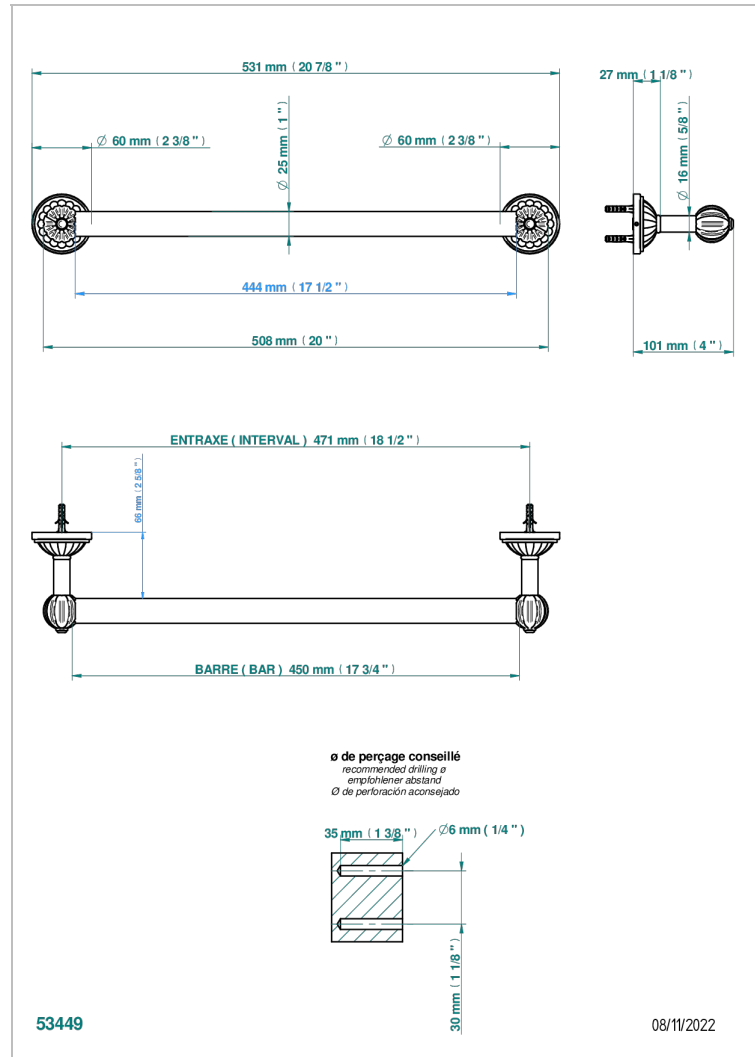

MANDARINE CLEAR CRYSTAL

U1D-526/45

Bath towel holder, length: 450 mm

CHARACTERISTIC

- Mandarine Clear crystal
- Bath towel holder, length: 450 mm

AVAILABLE FINITIONS

Antique nickel - H28
Black ceram - D30
Blush PVD - H62
Brass color PVD - H49
Brown bronze color PVD - F33
Gold color PVD - H52