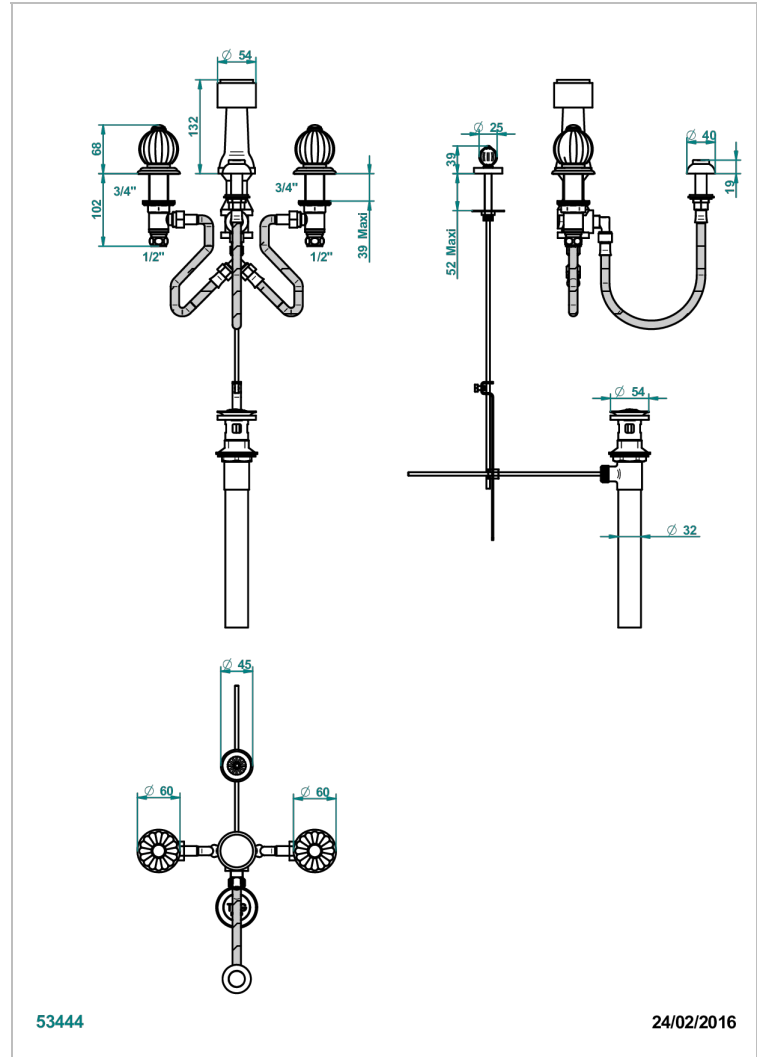

# MANDARINE CLEAR CRYSTAL

U1D-207KA

Deck mounted 3-hole bidet with vertical spray, vacuum breaker and drain