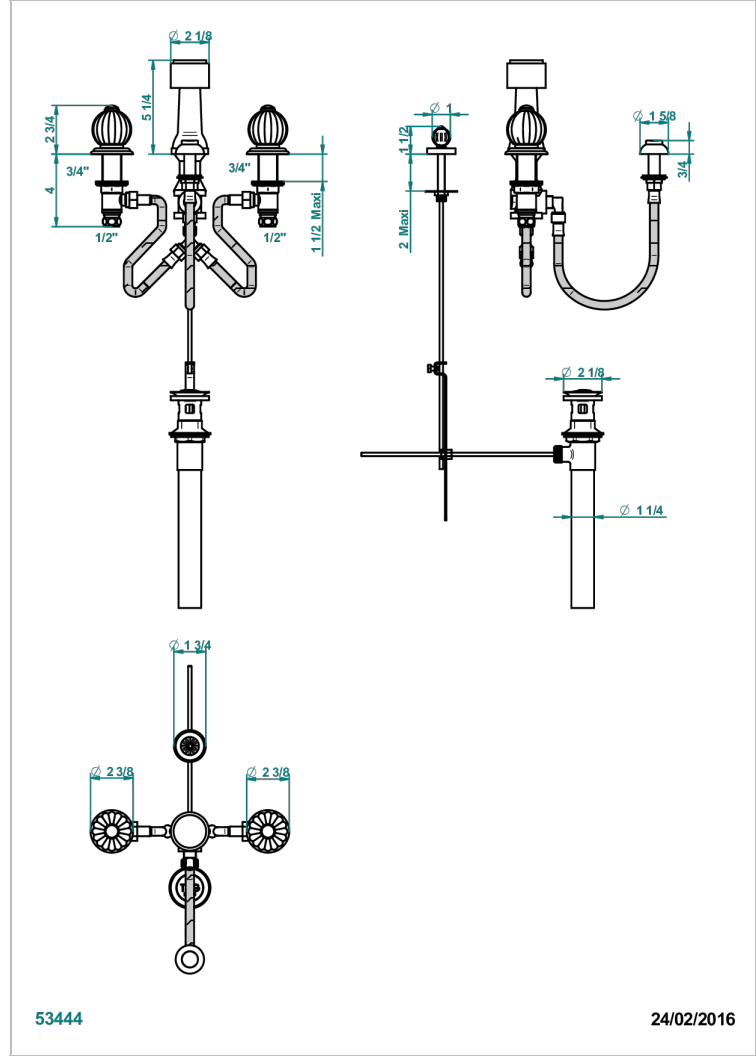

MANDARINE CLEAR CRYSTAL

U1D-207KA

Deck mounted 3-hole bidet with vertical spray, vacuum breaker and drain

CHARACTERISTIC

- ASME : ASME A112.18.1-2011/CSA B125.1-11

STANDARDS

AVAILABLE FINITIONS

Black ceram - D30
Blush PVD - H62
Brass color PVD - H49
Brown bronze color PVD - F33
Chrome polished - A02
Chrome polished / gold polished - G02

Copper antique matt, coated - H07
Gold color PVD - H52
Gold mat - F07
Gold polished - F01
Graphite PVD - H64
Light coated bronze - D01

Matt Umber PVD - H67
Matt blush PVD - H60
Matt brass color PVD - H50
Matt brown bronze color PVD - F34
Matt chrome (American satin) - C02
Matt gold color PVD - H53

Matt graphite PVD - H65
Matt nickel (American satin) - C01
Matt nickel color PVD - H56
Nickel antique / Sovereign - H28
Nickel color PVD - H55
Nickel polished - B01

Soft gold - F30
Soft matt gold - F31
Umber PVD - H66