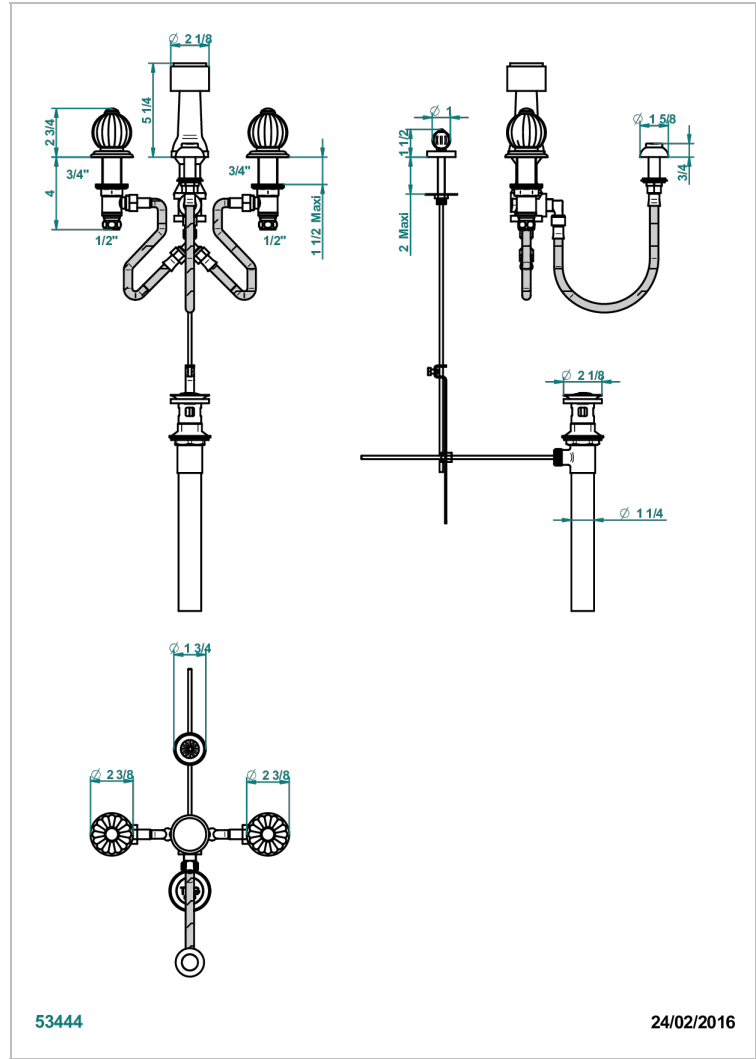

# MANDARINE CLEAR CRYSTAL

U1D-207KA

Bidet Faucet with vertical spray, drain and vacuum breaker, for bidet Kohler

## AVAILABLE FINITIONS

Antique nickel - H28  
Black ceram - D30  
Blush PVD - H62  
Brass color PVD - H49  
Brown bronze color PVD - F33  
Gold color PVD - H52

Graphite PVD - H64  
Lacquered light bronze - D01  
Matt Umber PVD - H67  
Matt blush PVD - H60  
Matt brass color PVD - H50  
Matt brown bronze color PVD - F34