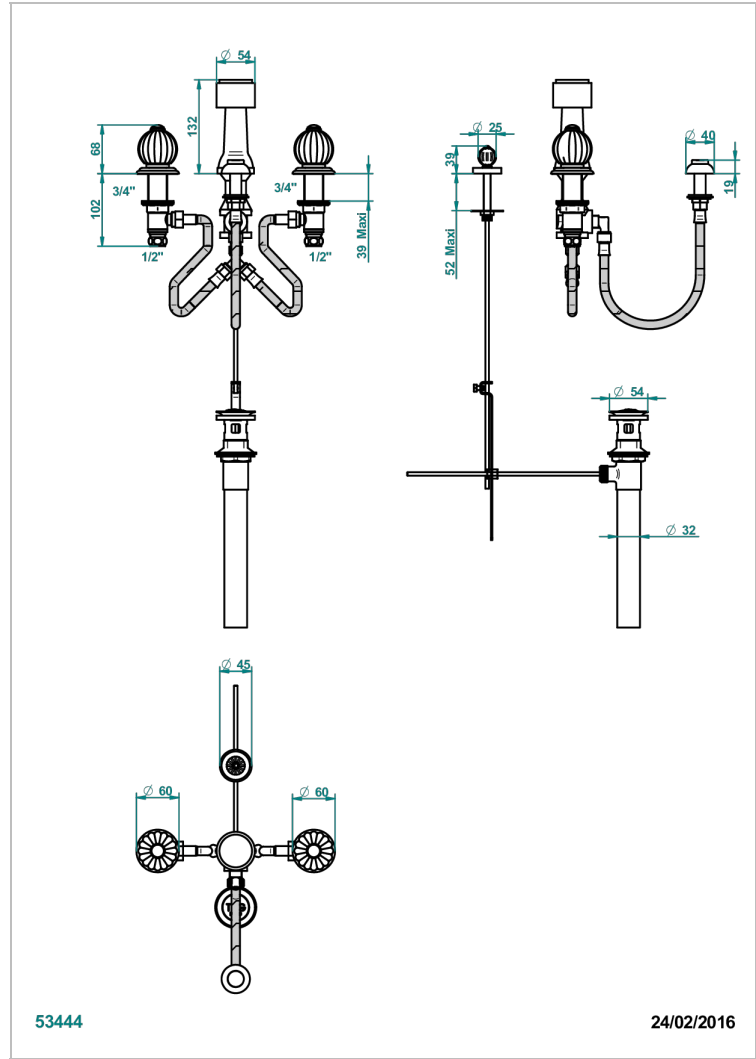

# MANDARINE CLEAR CRYSTAL

U1D-207KA

Bidet Faucet with vertical spray, drain and vacuum breaker, for bidet Kohler

THG  
PARIS

## AVAILABLE FINITIONS

Antique nickel - H28  
Black ceram - D30  
Blush PVD - H62  
Brass color PVD - H49  
Brown bronze color PVD - F33  
Gold color PVD - H52

Graphite PVD - H64  
Lacquered light bronze - D01  
Matt Umber PVD - H67  
Matt blush PVD - H60  
Matt brass color PVD - H50  
Matt brown bronze color PVD - F34