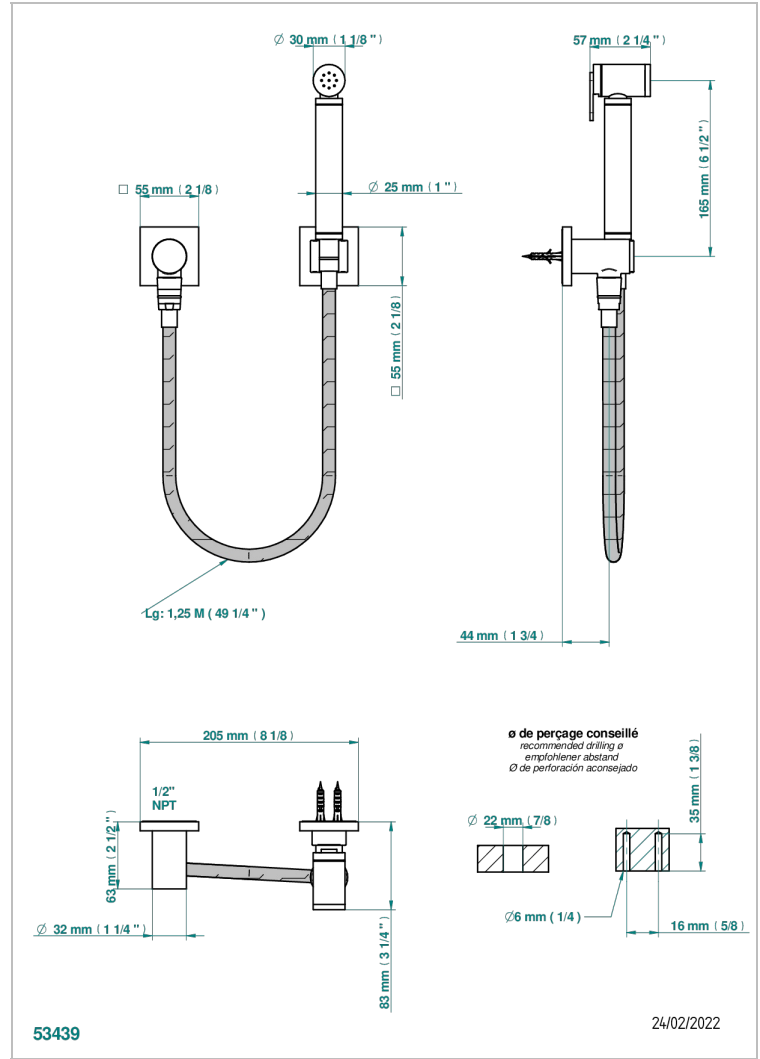

VEGETAL

U5F-5840/7US

Hygienic set w/hand w/push button + wall elbowed

CHARACTERISTIC

- Vegetal
- Hygienic set w/hand w/push button + wall elbowed

TECHNICAL SPECS

- Recommandé : 3 bars (max. 5 bars) - Advised : 43,5 psi (max. 72 psi)
- 9,5 l/min à 3 bars (2.5 gpm at 43.5 psi)

Umber PVD - H66