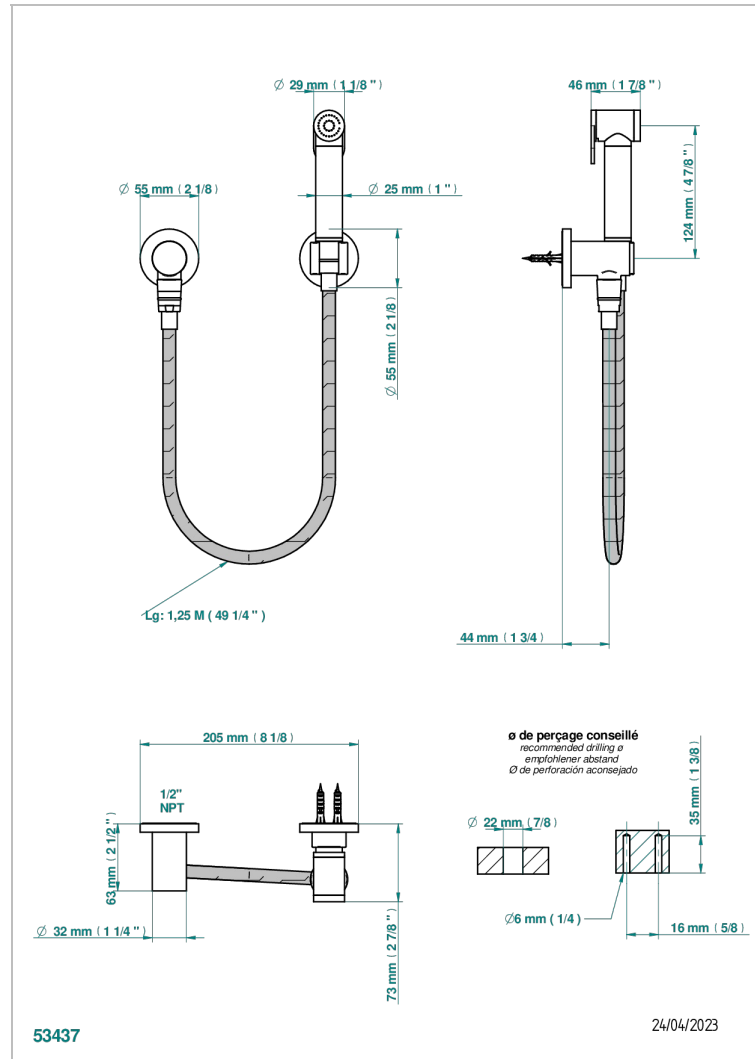

YOKO DELTA HOWLITE

G7W-5840/7US

Hygienic set w/hand w/push button + wall elbowed

CHARACTERISTIC

- Yoko Delta Howlite
- Hygienic set w/hand w/push button + wall elbowed

TECHNICAL SPECS

- Recommandé : 3 bars (max. 5 bars) - Advised : 43,5 psi (max. 72 psi)
- 9,5 l/min à 3 bars (2.5 gpm at 43.5 psi)