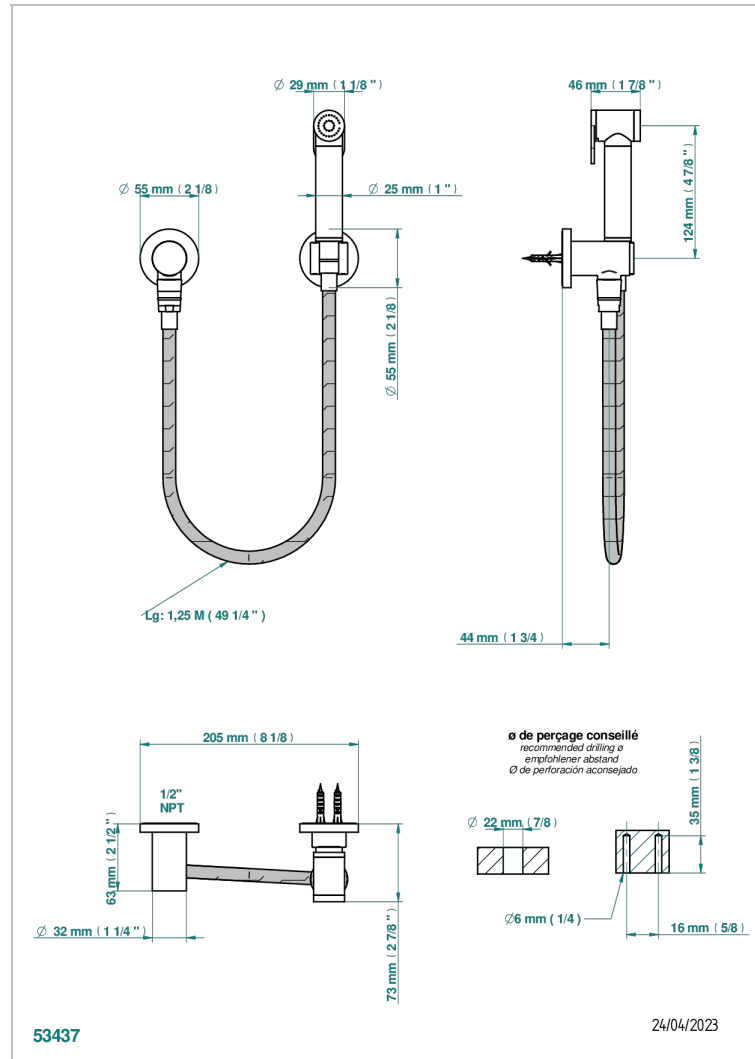

# MONTAIGNE VENUS WHITE MARBLE

G3V-5840/7US

Hygienic set w/hand w/push button + wall elbowed

THG<sup>®</sup>  
PARIS

## CHARACTERISTIC

- Montaigne Vénus white marble
- Hygienic set w/hand w/push button + wall elbowed

## TECHNICAL SPECS

- Recommandé : 3 bars (max. 5 bars) - Advised : 43,5 psi (max. 72 psi)
- 9,5 l/min à 3 bars (2.5 gpm at 43.5 psi)