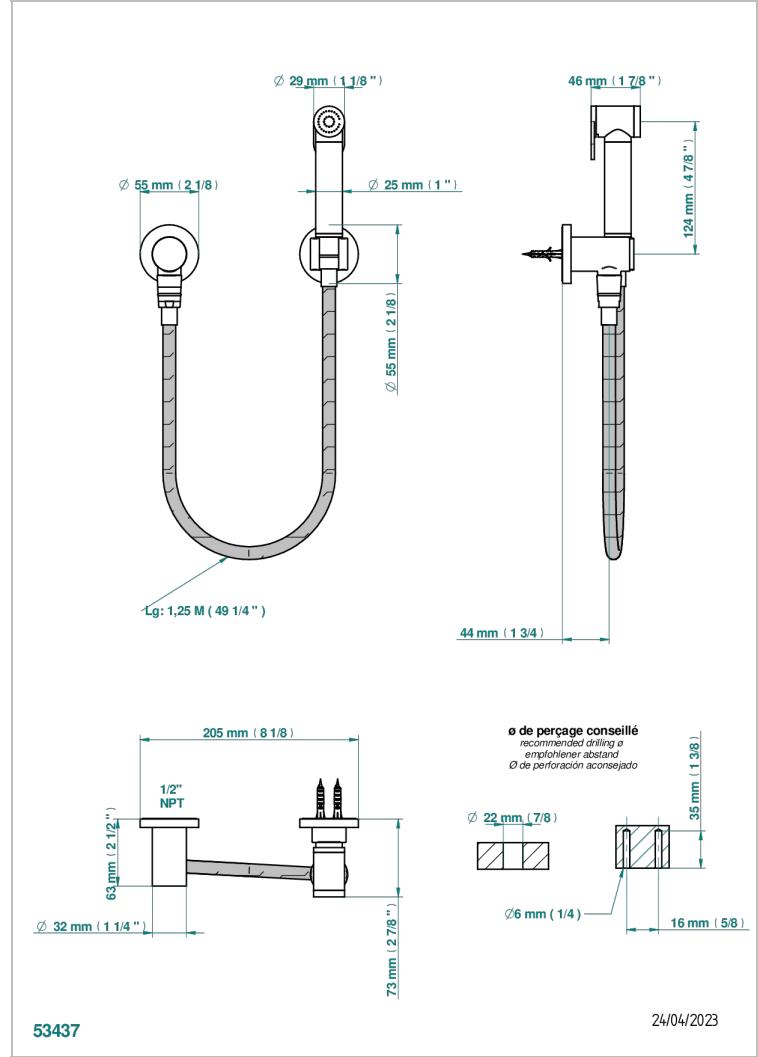

MONTAIGNE LEONARDO GREY MARBLE WITH LEVER HANDLES

G3U-5840/7US

Hygienic set w/hand w/push button + wall elbowed

CHARACTERISTIC

- Montaigne Leonardo Grey marble with lever handles
- Hygienic set w/hand w/push button + wall elbowed

TECHNICAL SPECS

- Recommandé : 3 bars (max. 5 bars) - Advised : 43,5 psi (max. 72 psi)
- 9,5 l/min à 3 bars (2.5 gpm at 43.5 psi)

AVAILABLE FINITIONS

Black ceram - D30
Blush PVD - H62
Brass color PVD - H49
Brown bronze color PVD - F33
Chrome polished - A02
Chrome polished / gold polished - G02