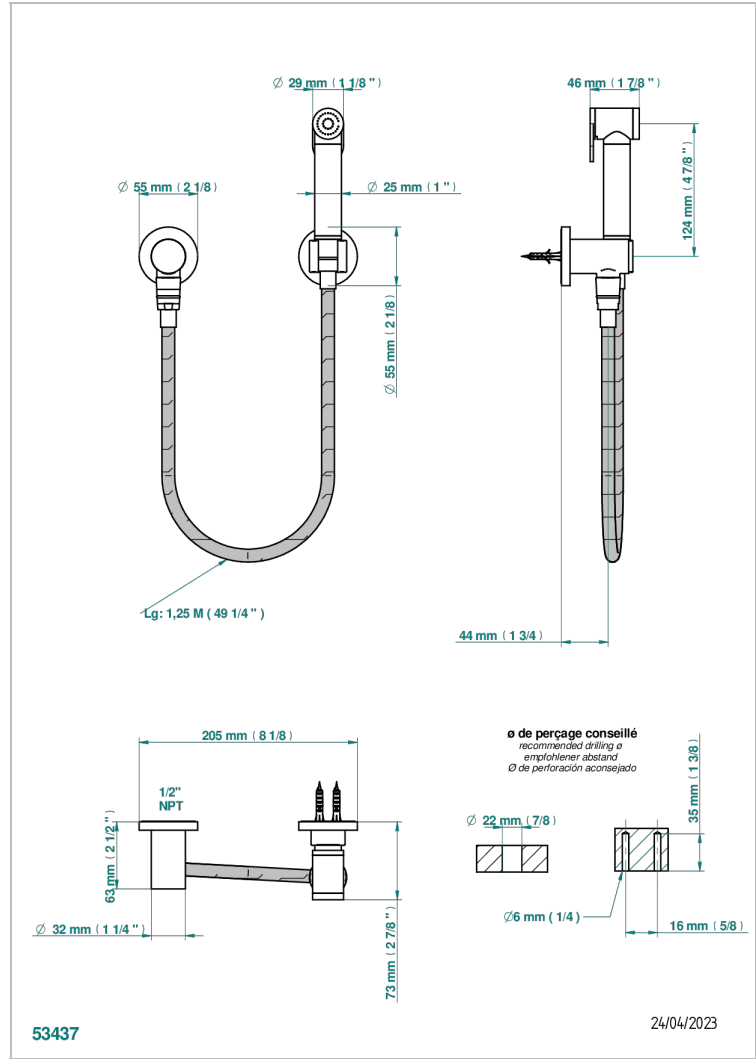

MONTAIGNE LEONARDO GREY MARBLE

G3T-5840/7US

Hygienic set w/hand w/push button + wall elbowed

CHARACTERISTIC

- Montaigne Leonardo Grey marble
- Hygienic set w/hand w/push button + wall elbowed

TECHNICAL SPECS

- Recommandé : 3 bars (max. 5 bars) - Advised : 43,5 psi (max. 72 psi)
- 9,5 l/min à 3 bars (2.5 gpm at 43.5 psi)

AVAILABLE FINITIONS

Black ceram - D30
Blush PVD - H62
Brass color PVD - H49
Brown bronze color PVD - F33
Chrome polished - A02
Chrome polished / gold polished - G02

Copper antique matt, coated - H07
Gold color PVD - H52
Gold mat - F07
Gold polished - F01
Graphite PVD - H64
Light coated bronze - D01

Matt Umber PVD - H67
Matt blush PVD - H60
Matt brass color PVD - H50
Matt brown bronze color PVD - F34
Matt chrome (American satin) - C02
Matt gold color PVD - H53

Matt graphite PVD - H65
Matt nickel (American satin) - C01
Matt nickel color PVD - H56
Nickel antique / Sovereign - H28
Nickel color PVD - H55
Nickel polished - B01

Soft gold - F30
Soft matt gold - F31
Umber PVD - H66