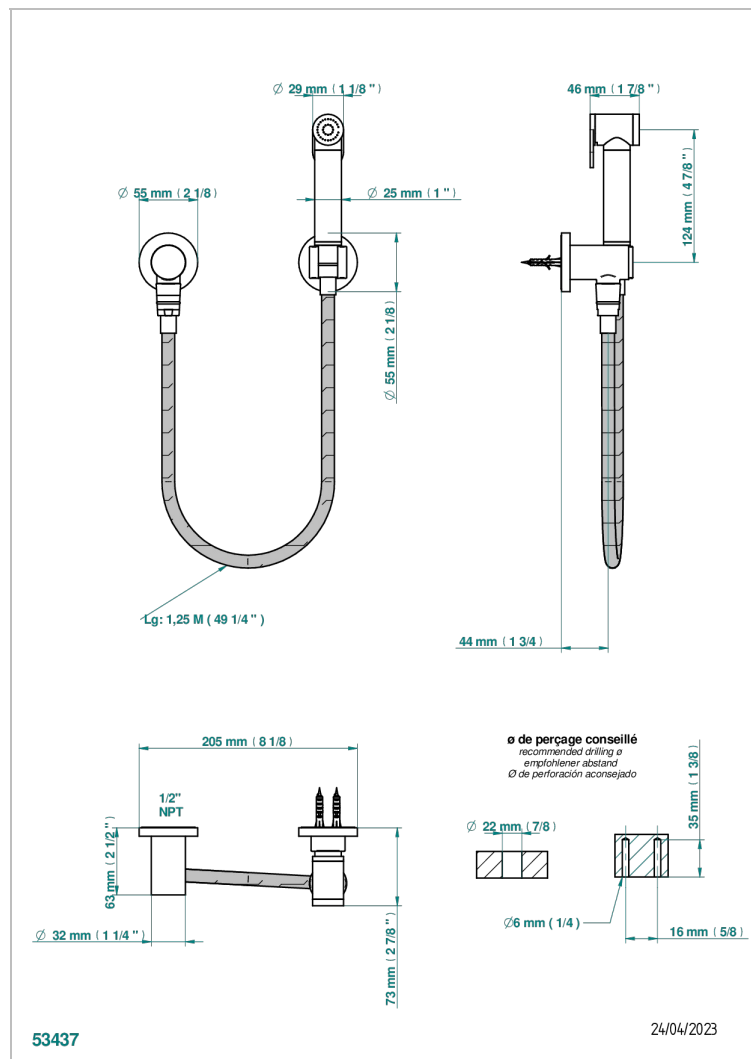

MONTAIGNE GRAND ANTIQUE MARBLE

G3R-5840/7US

Hygienic set w/hand w/push button + wall elbowed

CHARACTERISTIC

- Montaigne Grand Antique marble
- Hygienic set w/hand w/push button + wall elbowed

TECHNICAL SPECS

- Recommandé : 3 bars (max. 5 bars) - Advised : 43,5 psi (max. 72 psi)
- 9,5 l/min à 3 bars (2.5 gpm at 43.5 psi)

AVAILABLE FINITIONS

Black ceram - D30

Blush PVD - H62

Brass color PVD - H49

Brown bronze color PVD - F33

Matt nickel color PVD - H56

Nickel antique / Sovereign - H28

Nickel color PVD - H55

Nickel polished - B01

Soft gold - F30

Soft matt gold - F31

Umber PVD - H66