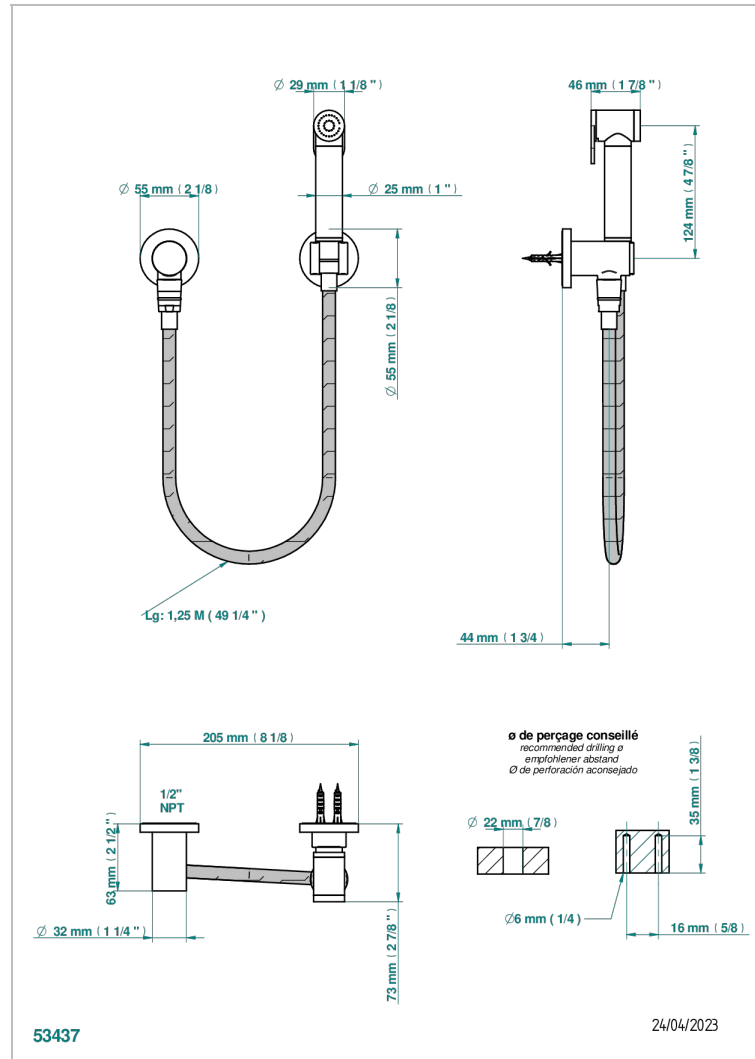

POMME CLEAR SATINY CRYSTAL

A42-5840/7US

THG[®]
PARIS

Hygienic set w/hand w/push button + wall elbowed

CHARACTERISTIC

- Pomme Clear satiny crystal
- Hygienic set w/hand w/push button + wall elbowed

TECHNICAL SPECS

- Recommandé : 3 bars (max. 5 bars) - Advised : 43,5 psi (max. 72 psi)
- 9,5 l/min à 3 bars (2.5 gpm at 43.5 psi)

AVAILABLE FINITIONS

Black ceram - D30

Blush PVD - H62

Brass color PVD - H49

Brown bronze color PVD - F33

Matt nickel color PVD - H56

Nickel antique / Sovereign - H28

Nickel color PVD - H55

Nickel polished - B01

Soft gold - F30

Soft matt gold - F31

Umber PVD - H66