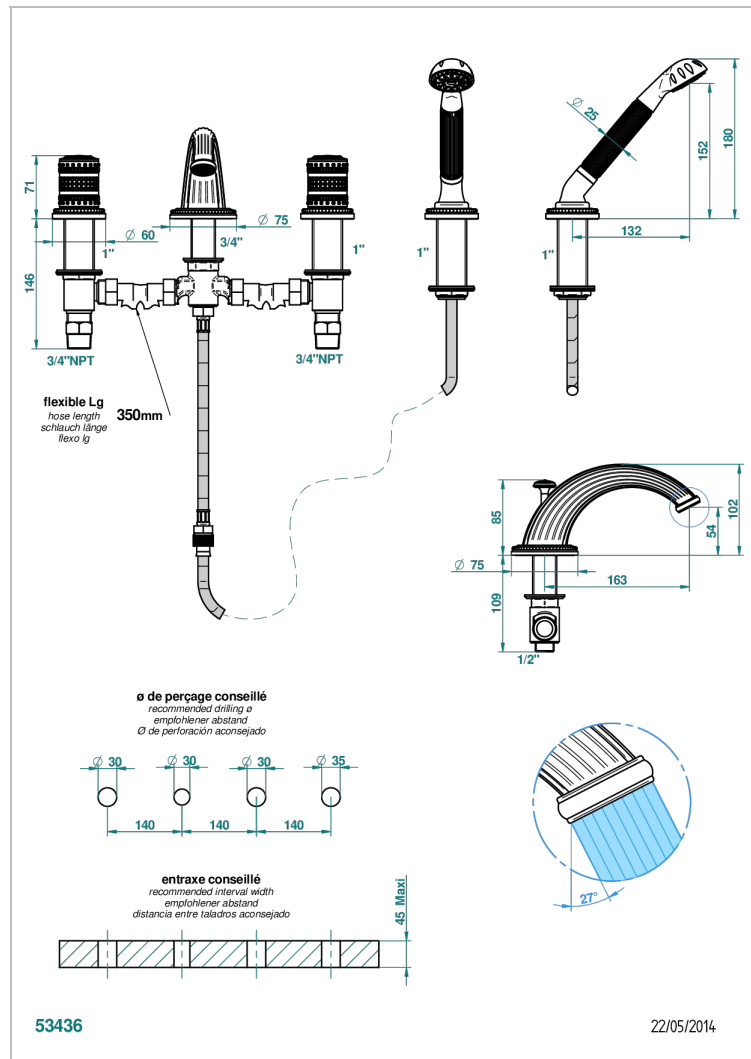

MONTE CARLO, WHITE GOLD PORCELAIN

U8C-112BGUS

Roman tub set with diverter spout and handshower, 3/4" valves

CHARACTERISTIC

- ASME : ASME A112.18.1-2011/CSA B125.1-11

STANDARDS

AVAILABLE FINITIONS

- Black ceram - D30
- Chrome polished - A02
- Chrome polished / gold polished - G02
- Copper antique matt, coated - H07
- Gold mat - F07
- Gold polished - F01

- Light coated bronze - D01
- Matt chrome (American satin) - C02
- Matt nickel (American satin) - C01
- Nickel antique / Sovereign - H28
- Nickel polished - B01
- Soft gold - F30

- Soft matt gold - F31