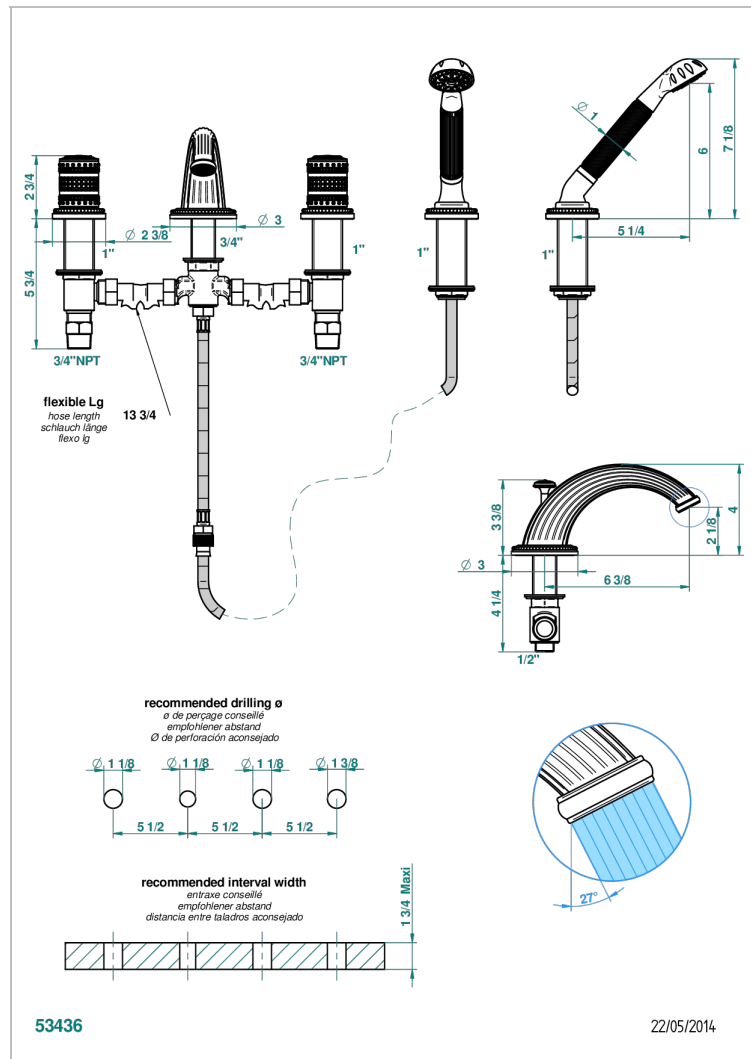

# MONTE CARLO, WHITE GOLD PORCELAIN

U8C-112BGUS

Roman tub set with diverter spout and handshower, 3/4" valves

## CHARACTERISTIC

- ASME : ASME A112.18.1-2011/CSA B125.1-11

Matt chrome (American satin) - C02

Matt nickel (American satin) - C01

Nickel antique / Sovereign - H28

Nickel polished - B01

Soft gold - F30

Soft matt gold - F31