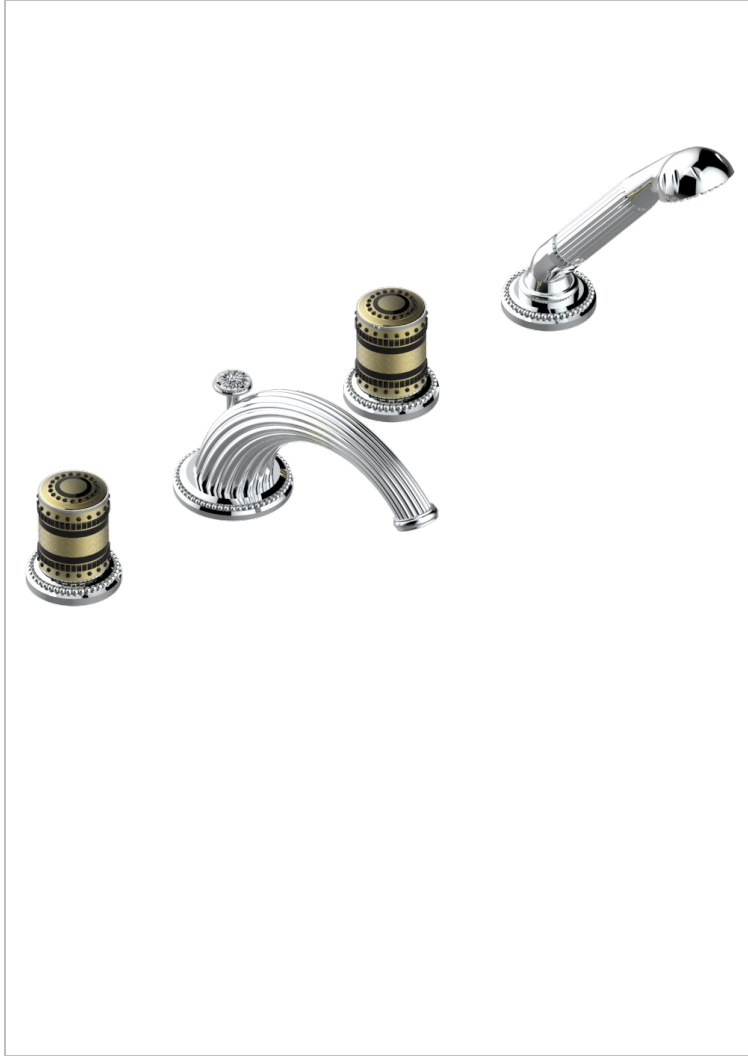

# MONTE CARLO, GOLD PORCELAIN

U8B-112BGUS

Roman tub set with diverter spout and handshower, 3/4" valves

## AVAILABLE FINITIONS

- Black ceram - D30
- Chrome polished - A02
- Chrome polished / gold polished - G02
- Copper antique matt, coated - H07
- Gold mat - F07
- Gold polished - F01

- Light coated bronze - D01
- Matt chrome (American satin) - C02
- Matt nickel (American satin) - C01
- Nickel antique / Sovereign - H28
- Nickel polished - B01
- Soft gold - F30

- Soft matt gold - F31