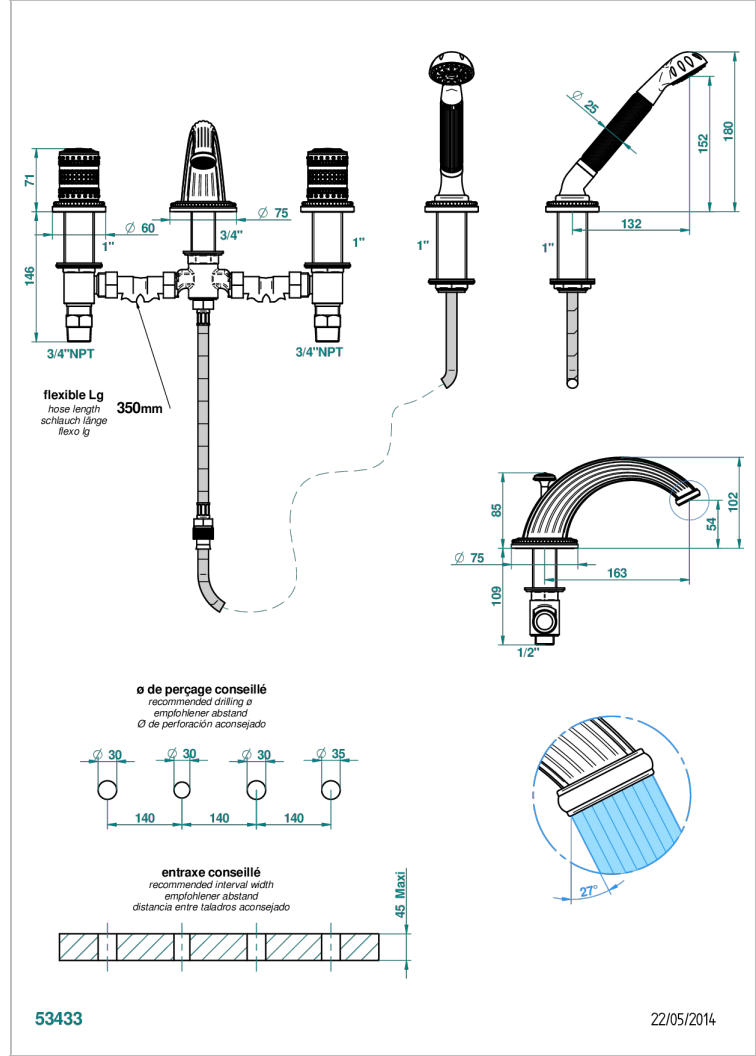

# MONTE CARLO, GOLD PORCELAIN

U8B-112BGUS

Roman tub set with diverter spout and handshower, 3/4" valves

## AVAILABLE FINITIONS

- Black ceram - D30
- Chrome polished - A02
- Chrome polished / gold polished - G02
- Copper antique matt, coated - H07
- Gold mat - F07
- Gold polished - F01

- Light coated bronze - D01
- Matt chrome (American satin) - C02
- Matt nickel (American satin) - C01
- Nickel antique / Sovereign - H28
- Nickel polished - B01
- Soft gold - F30