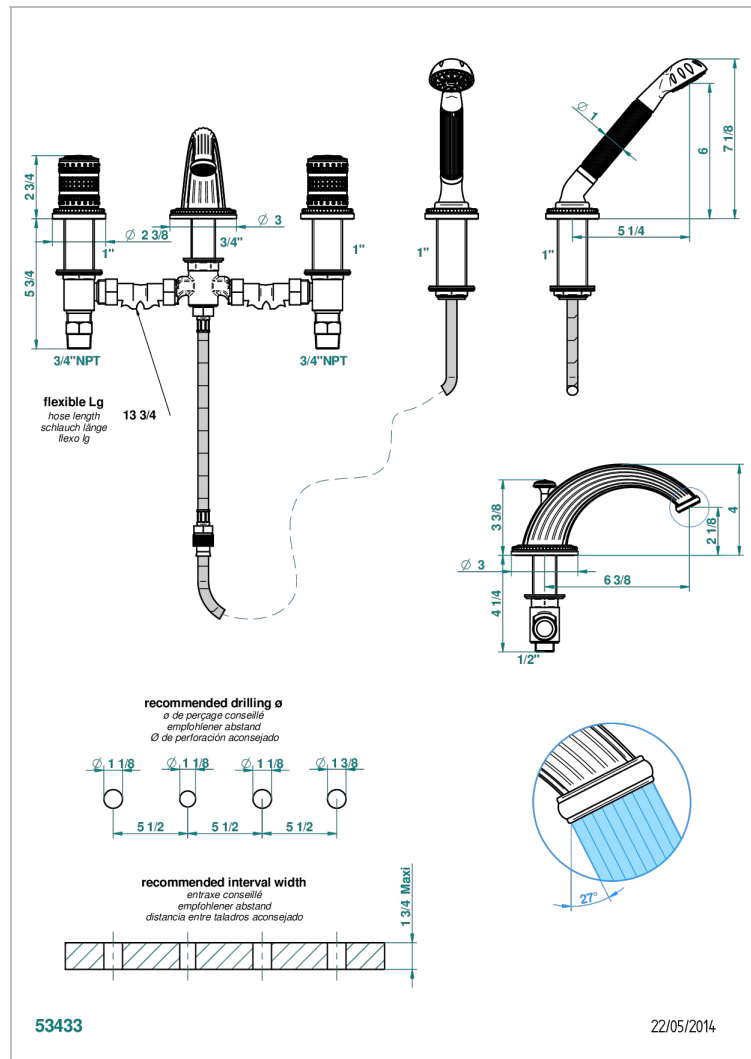

MONTE CARLO, GOLD PORCELAIN

U8B-112BGUS

Roman tub set with diverter spout and handshower, 3/4" valves

CHARACTERISTIC

- ASME : ASME A112.18.1-2011/CSA B125.1-11

STANDARDS

AVAILABLE FINITIONS

- Black ceram - D30
- Chrome polished - A02
- Chrome polished / gold polished - G02
- Copper antique matt, coated - H07
- Gold mat - F07
- Gold polished - F01

- Light coated bronze - D01
- Matt chrome (American satin) - C02
- Matt nickel (American satin) - C01
- Nickel antique / Sovereign - H28
- Nickel polished - B01
- Soft gold - F30

- Soft matt gold - F31