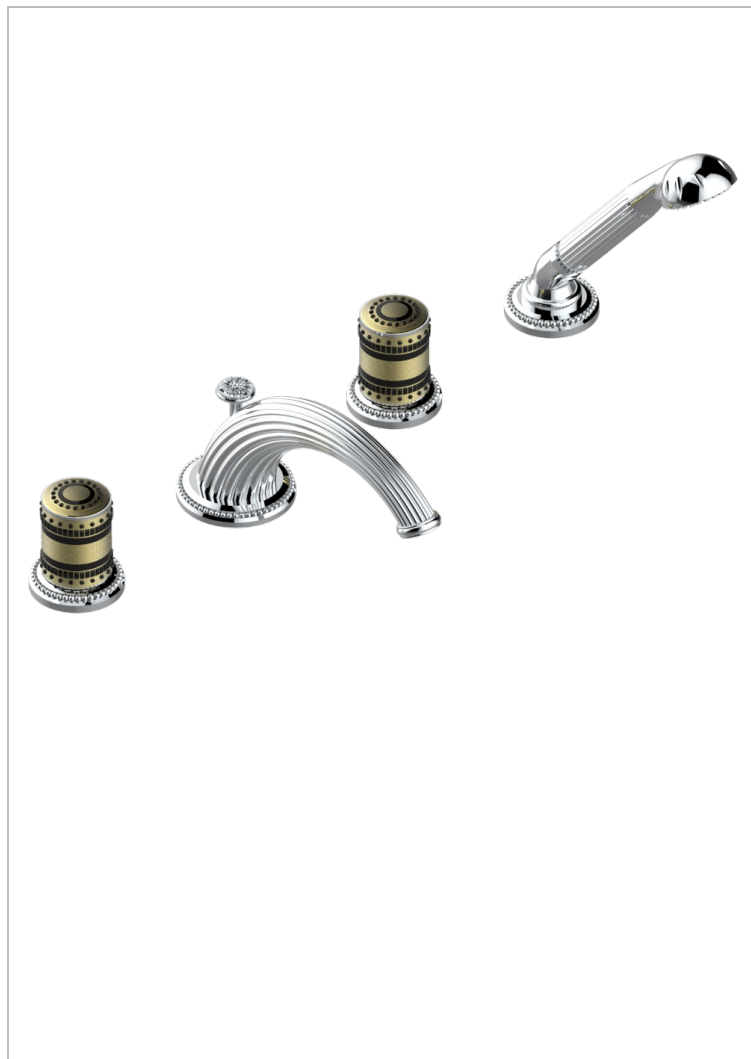

MONTE CARLO, GOLD PORCELAIN

U8B-112BGUS

Roman tub set with diverter spout and handshower, 3/4" valves

CHARACTERISTIC

- ASME : ASME A112.18.1-2011/CSA B125.1-11

STANDARDS

AVAILABLE FINITIONS

- Black ceram - D30
- Chrome polished - A02
- Chrome polished / gold polished - G02
- Copper antique matt, coated - H07
- Gold mat - F07
- Gold polished - F01

- Light coated bronze - D01
- Matt chrome (American satin) - C02
- Matt nickel (American satin) - C01
- Nickel antique / Sovereign - H28
- Nickel polished - B01
- Soft gold - F30

- Soft matt gold - F31