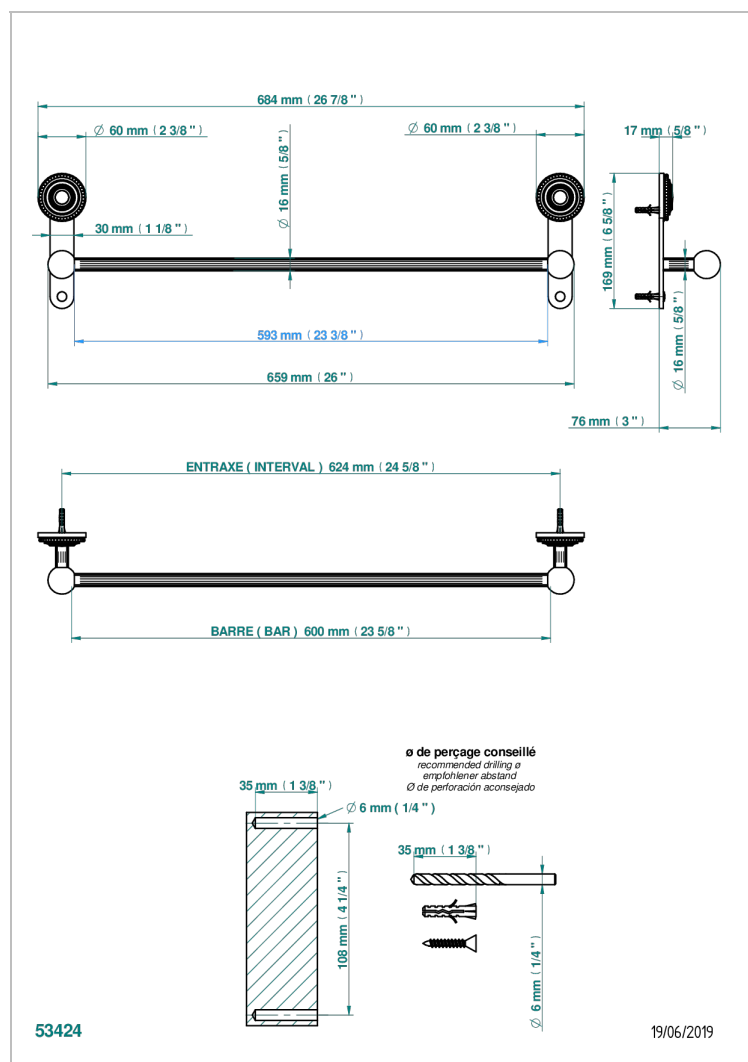

MONTE CARLO, WHITE GOLD PORCELAIN

U8C-514/60

Towel bar, 24" long

CHARACTERISTIC

- Monte Carlo, white gold porcelain
- Towel bar, 24" long

AVAILABLE FINITIONS

Black ceram - D30
 Chrome polished - A02
 Chrome polished / gold polished - G02
 Copper antique matt, coated - H07
 Gold mat - F07
 Gold polished - F01