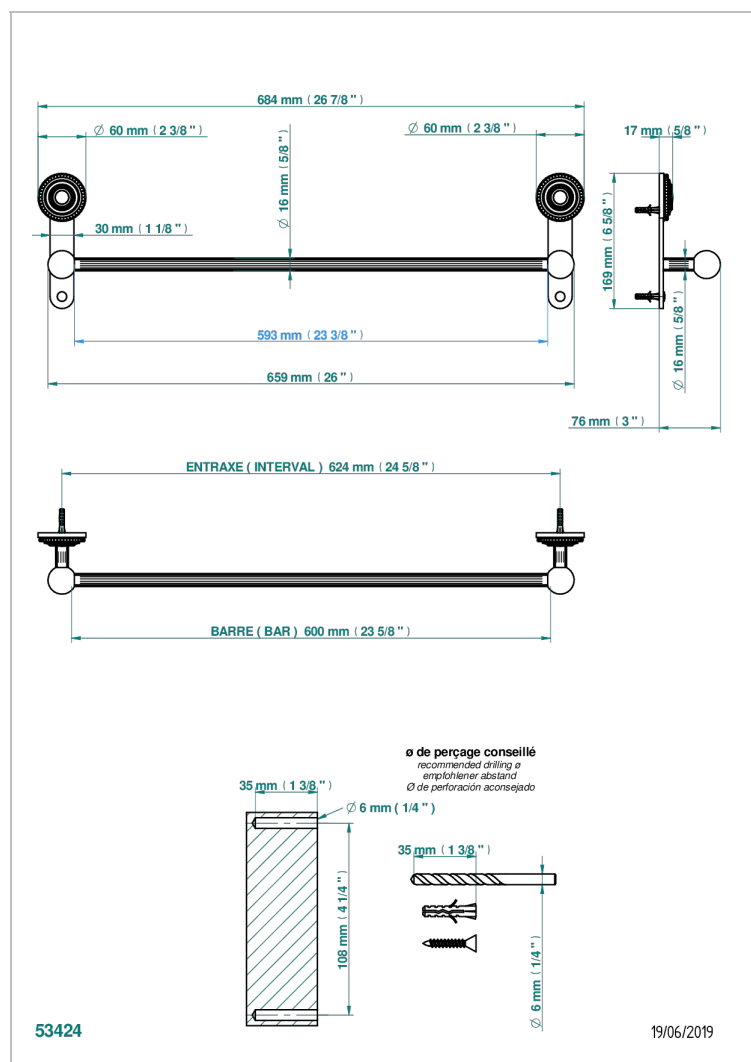

MONTE CARLO, WHITE GOLD PORCELAIN

U8C-514/60

Single towel rail, fixed rail, length: 600 mm

CHARACTERISTIC

- Monte Carlo, white gold porcelain
- Single towel rail, fixed rail, length: 600 mm

AVAILABLE FINITIONS

Varnished matt antique red copper (color finish) - H07