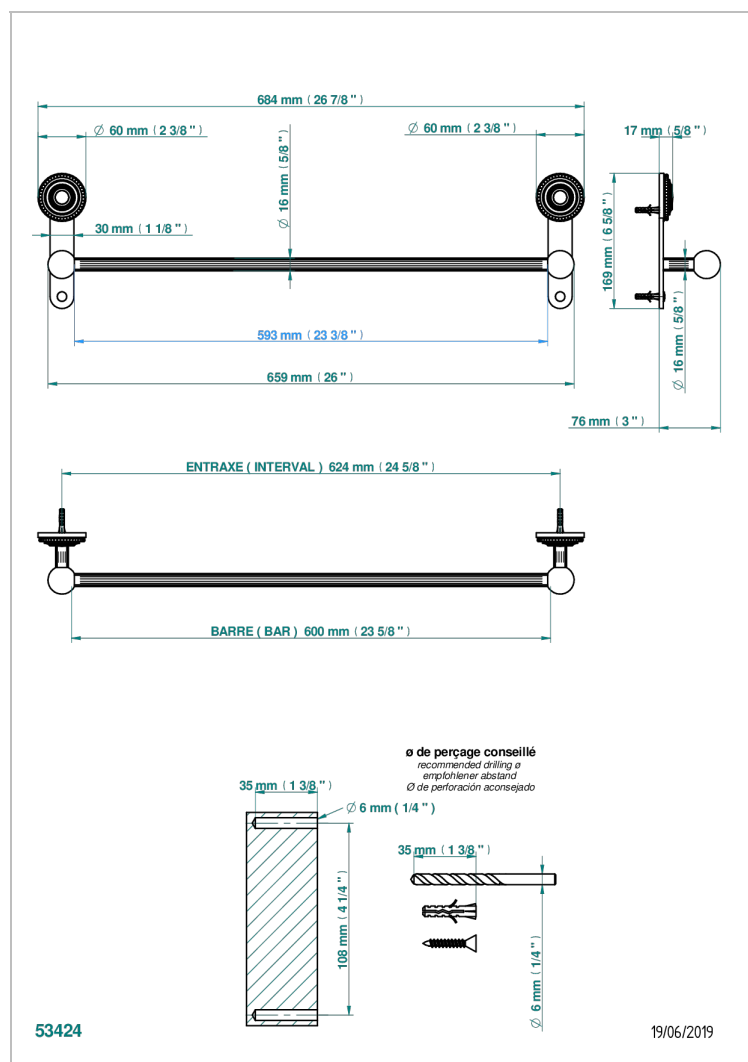

MONTE CARLO, WHITE GOLD PORCELAIN

U8C-514/60

Single towel rail, fixed rail, length: 600 mm

CHARACTERISTIC

- Monte Carlo, white gold porcelain
- Single towel rail, fixed rail, length: 600 mm

AVAILABLE FINITIONS

Varnished matt antique red copper (color finish) - H07