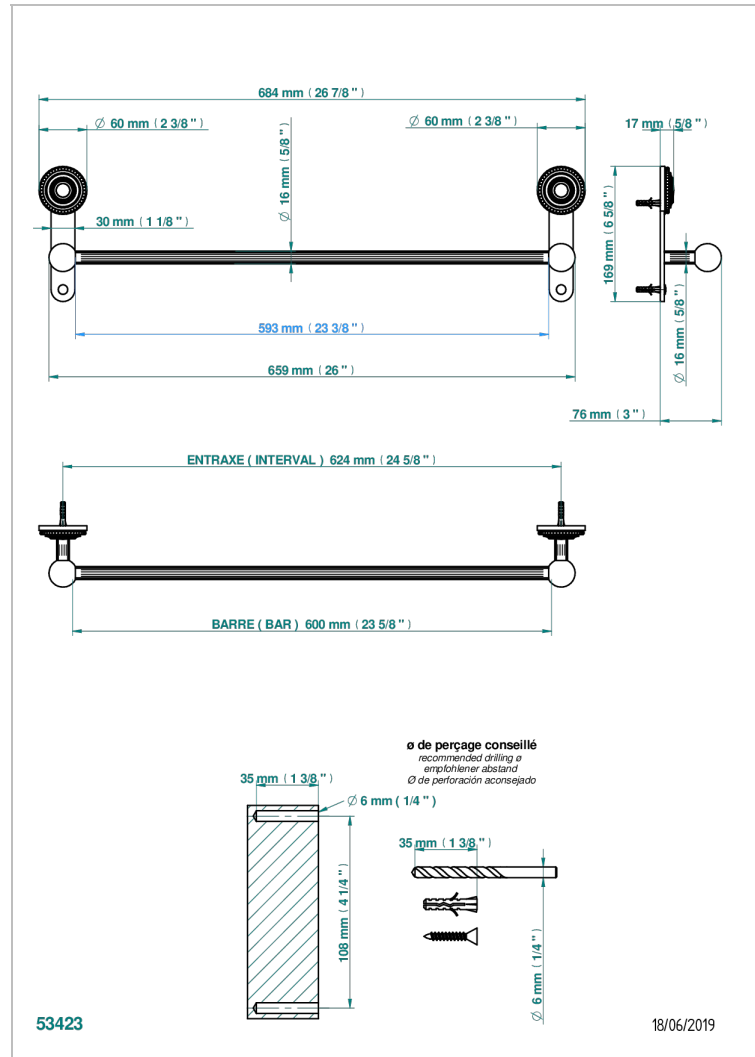

MONTE CARLO, GOLD PORCELAIN

U8B-514/60

Single towel rail, fixed rail, length: 600 mm

THG[®]
PARIS

CHARACTERISTIC

- Monte Carlo, gold porcelain
- Single towel rail, fixed rail, length: 600 mm

AVAILABLE FINITIONS

Varnished matt antique red copper (color finish) - H07