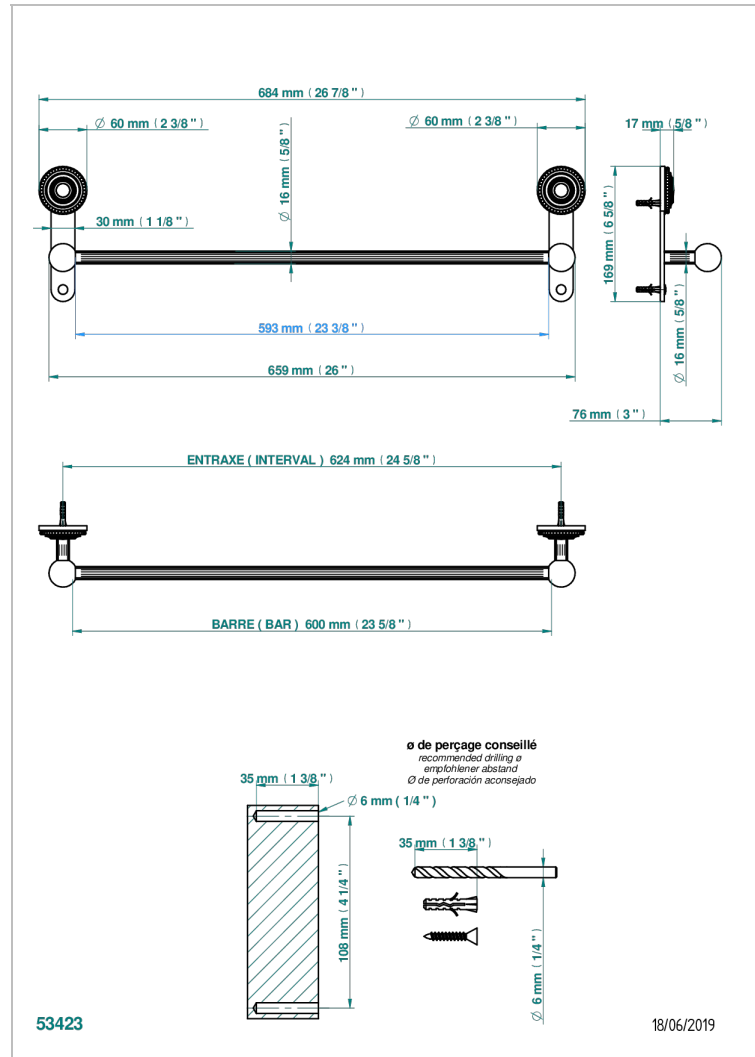

# MONTE CARLO, GOLD PORCELAIN

U8B-514/60

Single towel rail, fixed rail, length: 600 mm

THG<sup>®</sup>  
PARIS

## CHARACTERISTIC

- Monte Carlo, gold porcelain
- Single towel rail, fixed rail, length: 600 mm