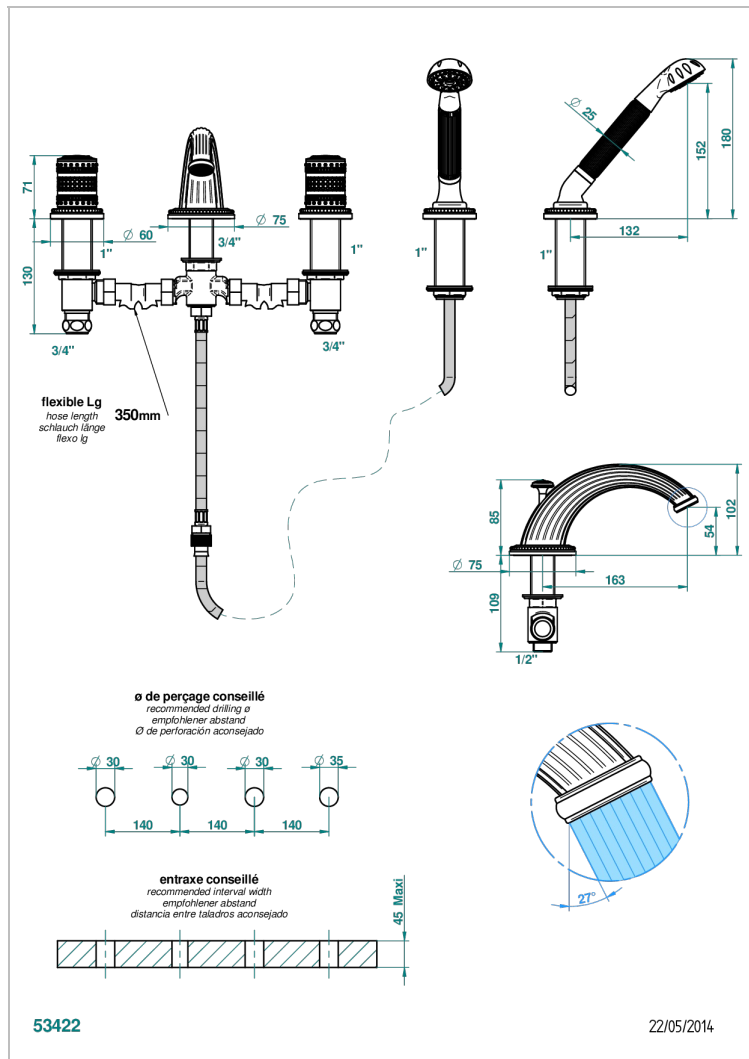

# MONTE CARLO, WHITE GOLD PORCELAIN

U8C-112BG

Rim mounted 4-hole bath/shower mixer, diverter to goliath spout

## CHARACTERISTIC

- ACS : 18ACCLY473
- DVGW : DW-6051CN0456
- NF : NF EN 200 - IID/A - Chrome

## AVAILABLE FINITIONS

- Antique nickel - H28
- Black ceram - D30
- Lacquered light bronze - D01
- Matt chrome - CO2
- Matt gold - F07
- Matt nickel (color finish) - C01

- Polished chrome (color finish) - A02
- Polished chrome / Polished gold (color finish) - G02
- Polished gold (color finish) - F01
- Polished nickel - B01
- Soft gold - F30
- Soft matt gold - F31

- Varnished matt antique red copper (color finish) - H07