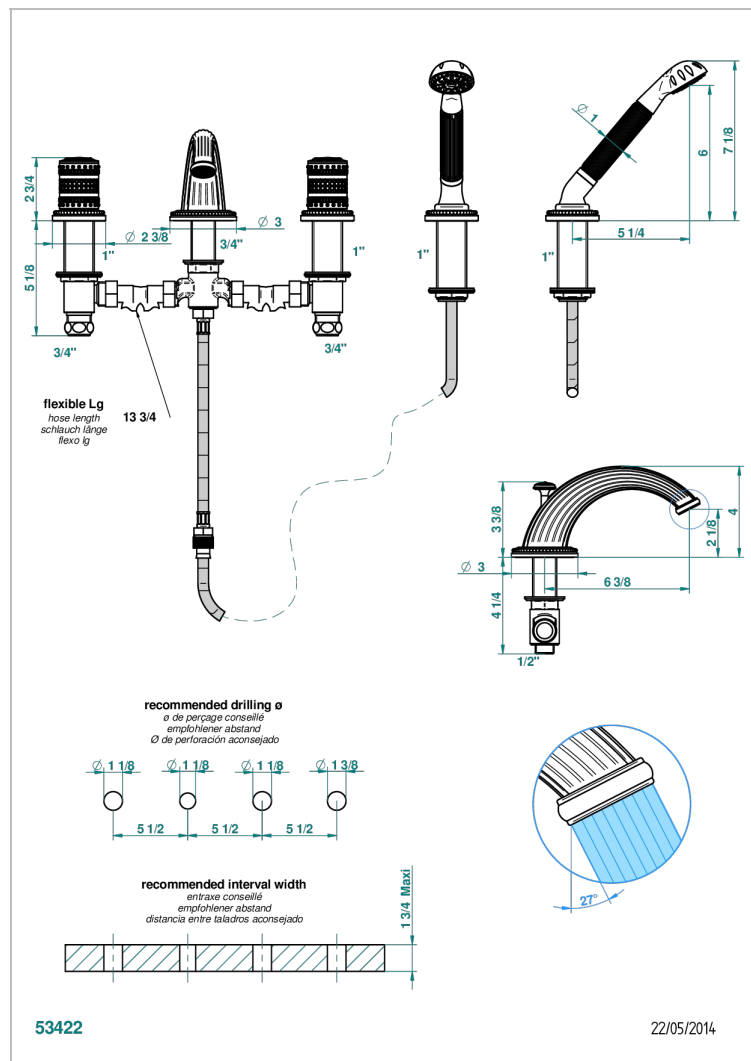

MONTE CARLO, WHITE GOLD PORCELAIN

U8C-112BG

Rim mounted 4-hole bath/shower mixer, diverter to goliath spout

CHARACTERISTIC

- ACS : 18ACCLY473
- DVGW : DW-6051CN0456
- NF : NF EN 200 - IID/A - Chrome

STANDARDS

AVAILABLE FINITIONS

Antique nickel - H28
Black ceram - D30
Lacquered light bronze - D01
Matt chrome - CO2
Matt gold - F07
Matt nickel (color finish) - C01

Polished chrome (color finish) - A02
Polished chrome / Polished gold (color finish) - G02
Polished gold (color finish) - F01
Polished nickel - B01
Soft gold - F30
Soft matt gold - F31

Varnished matt antique red copper (color finish) - H07