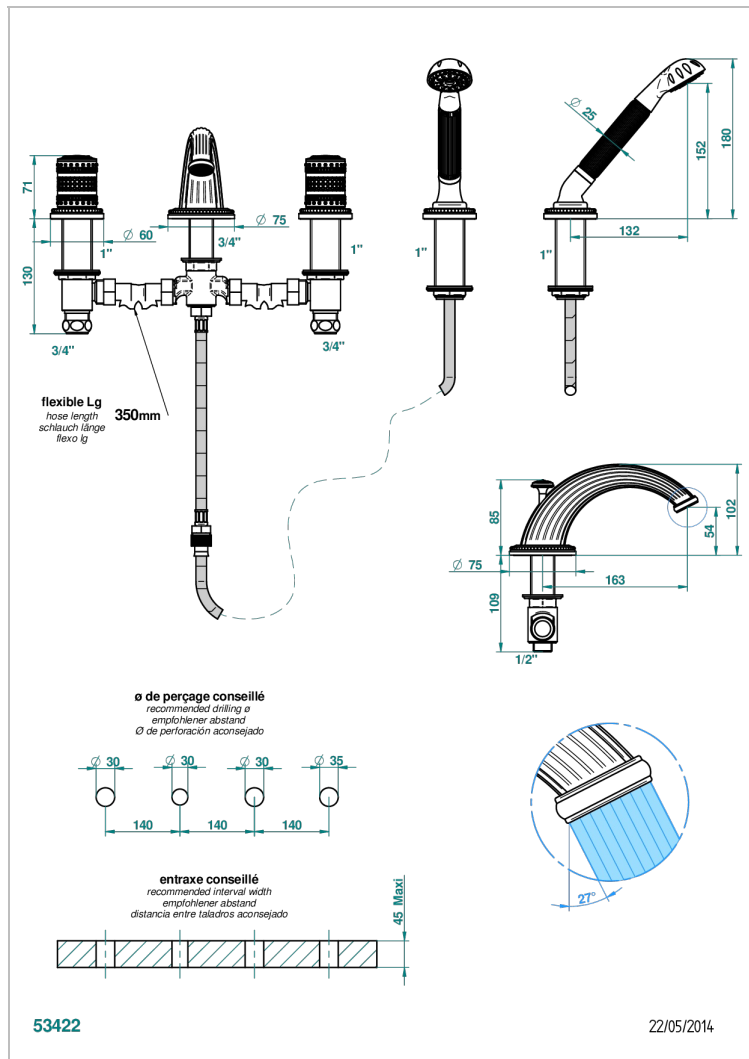

MONTE CARLO, WHITE GOLD PORCELAIN

THG[®]
PARIS

U8C-112BG

Rim mounted 4-hole bath/shower mixer, diverter to goliath spout

CHARACTERISTIC

- ACS : 18ACCLY473
- DVGW : DW-6051CN0456
- NF : NF EN 200 - IID/A - Chrome

STANDARDS

AVAILABLE FINITIONS

Antique nickel - H28
Black ceram - D30
Lacquered light bronze - D01
Matt chrome - CO2
Matt gold - F07
Matt nickel (color finish) - C01

Polished chrome (color finish) - A02
Polished chrome / Polished gold (color finish) - G02
Polished gold (color finish) - F01
Polished nickel - B01
Soft gold - F30
Soft matt gold - F31

Varnished matt antique red copper (color finish) - H07