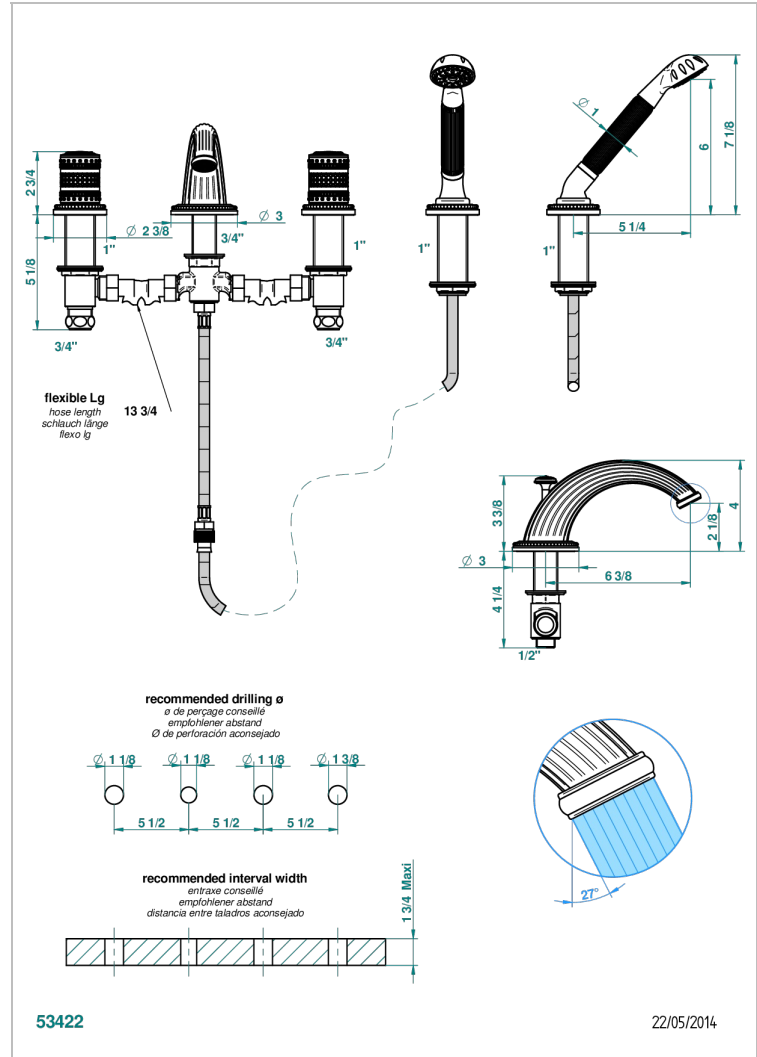

MONTE CARLO, WHITE GOLD PORCELAIN

U8C-112BG

Rim mounted 4-hole bath/shower mixer, diverter to goliath spout

CHARACTERISTIC

- ACS : 18ACCLY473
- DVGW : DW-6051CN0456
- NF : NF EN 200 - IID/A - Chrome

STANDARDS

AVAILABLE FINITIONS

Antique nickel - H28
Black ceram - D30
Lacquered light bronze - D01
Matt chrome - CO2
Matt gold - F07
Matt nickel (color finish) - C01

Polished chrome (color finish) - A02
Polished chrome / Polished gold (color finish) - G02
Polished gold (color finish) - F01
Polished nickel - B01
Soft gold - F30
Soft matt gold - F31

Varnished matt antique red copper (color finish) - H07