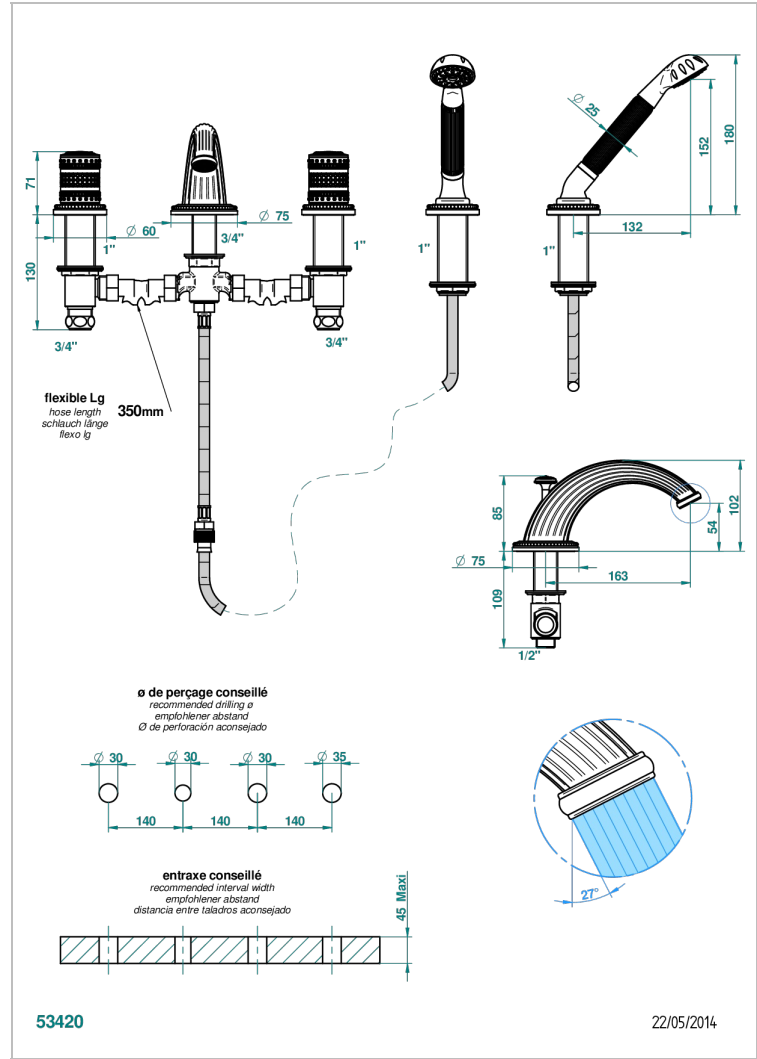

MONTE CARLO, GOLD PORCELAIN

U8B-112BG

Rim mounted 4-hole bath/shower mixer, diverter to goliath spout

THG[®]
PARIS

CHARACTERISTIC

- ACS : 18ACCLY473
- DVGW : DW-6051CN0456
- NF : NF EN 200 - IID/A - Chrome

STANDARDS

AVAILABLE FINITIONS

- Antique nickel - H28
- Black ceram - D30
- Lacquered light bronze - D01
- Matt chrome - CO2
- Matt gold - F07
- Matt nickel (color finish) - C01

- Polished chrome (color finish) - A02
- Polished chrome / Polished gold (color finish) - G02
- Polished gold (color finish) - F01
- Polished nickel - B01
- Soft gold - F30
- Soft matt gold - F31

- Varnished matt antique red copper (color finish) - H07