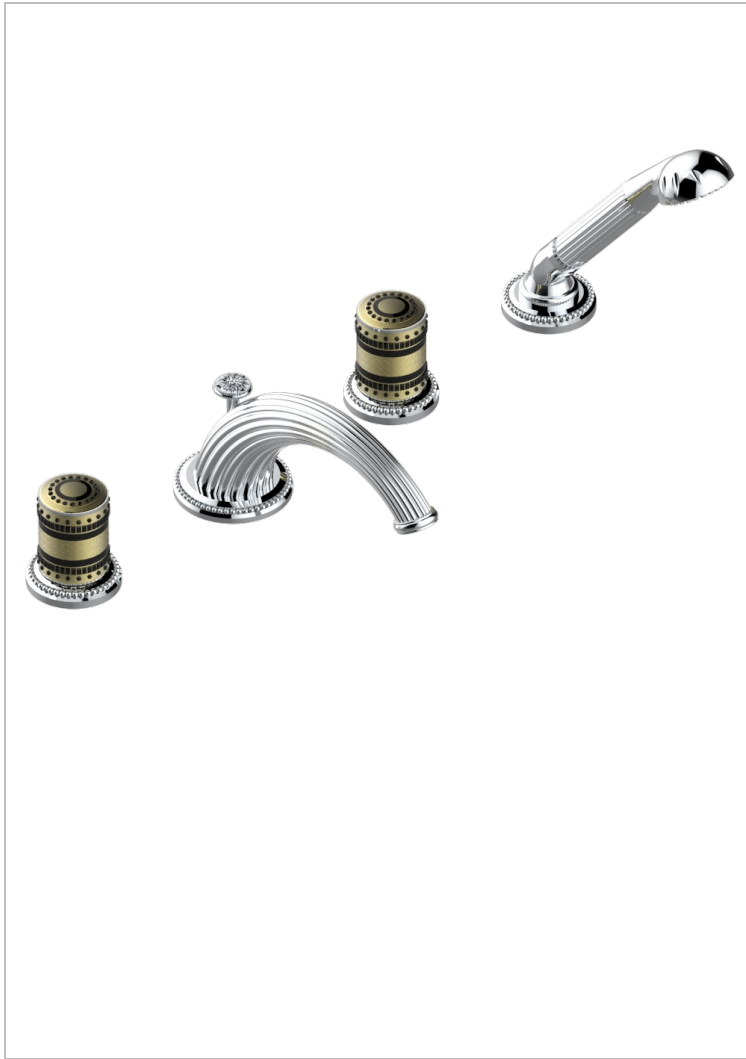

MONTE CARLO, GOLD PORCELAIN

U8B-112BG

Rim mounted 4-hole bath/shower mixer, diverter to goliath spout

THG[®]
PARIS

CHARACTERISTIC

- ACS : 18ACCLY473
- DVGW : DW-6051CN0456
- NF : NF EN 200 - IID/A - Chrome

STANDARDS

AVAILABLE FINITIONS

- Antique nickel - H28
- Black ceram - D30
- Lacquered light bronze - D01
- Matt chrome - CO2
- Matt gold - F07
- Matt nickel (color finish) - C01

- Polished chrome (color finish) - A02
- Polished chrome / Polished gold (color finish) - G02
- Polished gold (color finish) - F01
- Polished nickel - B01
- Soft gold - F30
- Soft matt gold - F31

- Varnished matt antique red copper (color finish) - H07