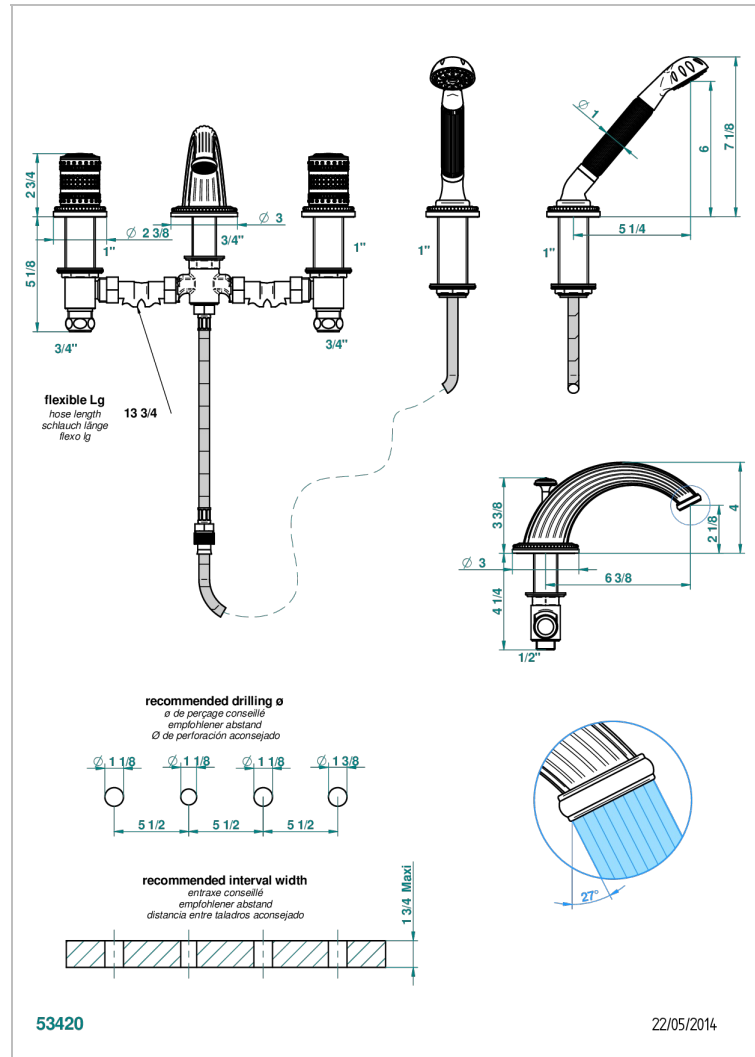

MONTE CARLO, GOLD PORCELAIN

U8B-112BG

Rim mounted 4-hole bath/shower mixer, diverter to goliath spout

THG[®]
PARIS

CHARACTERISTIC

- ACS : 18ACCLY473
- DVGW : DW-6051CN0456
- NF : NF EN 200 - IID/A - Chrome

STANDARDS

AVAILABLE FINITIONS

Antique nickel - H28
Black ceram - D30
Lacquered light bronze - D01
Matt chrome - C02
Matt gold - F07
Matt nickel (color finish) - C01

Polished chrome (color finish) - A02
Polished chrome / Polished gold (color finish) - G02
Polished gold (color finish) - F01
Polished nickel - B01
Soft gold - F30
Soft matt gold - F31

Varnished matt antique red copper (color finish) - H07