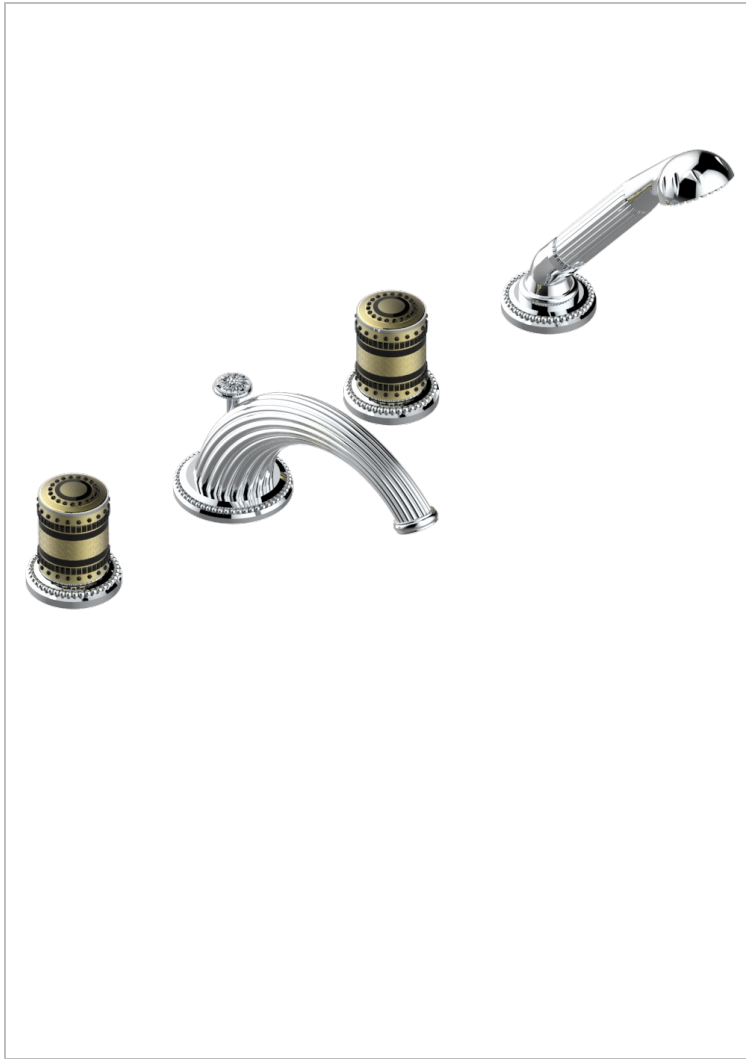

MONTE CARLO, GOLD PORCELAIN

U8B-112BG

Rim mounted 4-hole bath/shower mixer, diverter to goliath spout

THG[®]
PARIS

CHARACTERISTIC

- ACS : 18ACCLY473
- DVGW : DW-6051CN0456
- NF : NF EN 200 - IID/A - Chrome

STANDARDS

AVAILABLE FINITIONS

Antique nickel - H28
Black ceram - D30
Lacquered light bronze - D01
Matt chrome - CO2
Matt gold - F07
Matt nickel (color finish) - C01

Polished chrome (color finish) - A02
Polished chrome / Polished gold (color finish) - G02
Polished gold (color finish) - F01
Polished nickel - B01
Soft gold - F30
Soft matt gold - F31

Varnished matt antique red copper (color finish) - H07