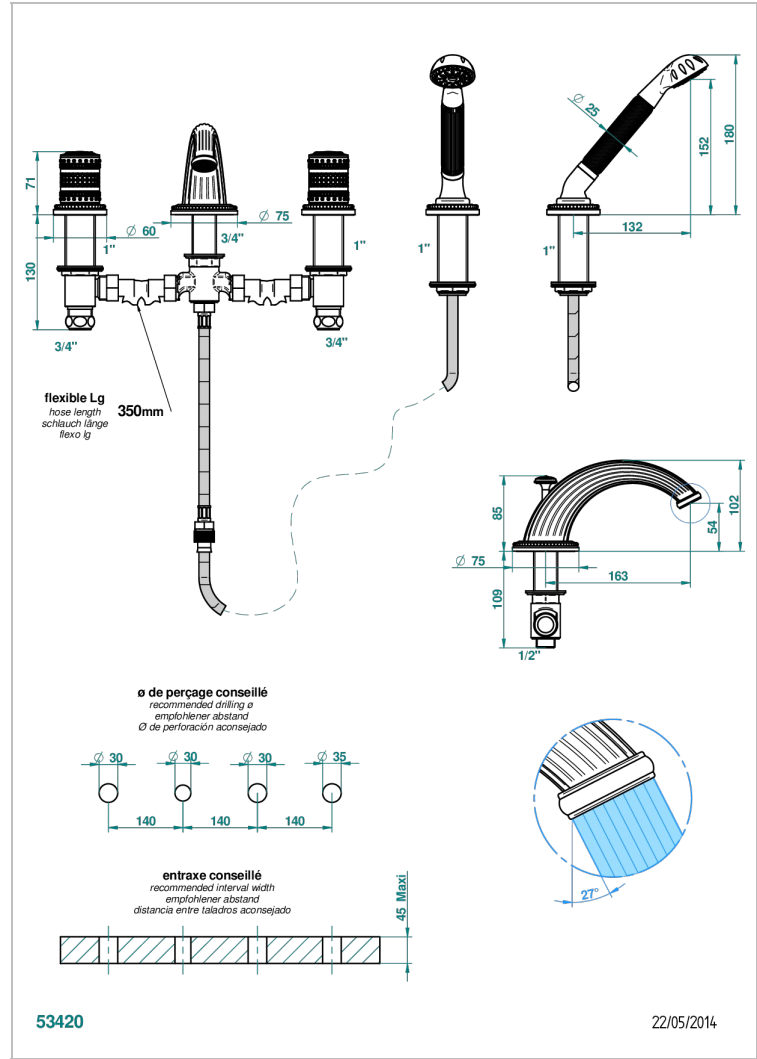

MONTE CARLO, GOLD PORCELAIN

U8B-112BG

Rim mounted 4-hole bath/shower mixer, diverter to goliath spout

THG[®]
PARIS

CHARACTERISTIC

- ACS : 18ACCLY473
- DVGW : DW-6051CN0456
- NF : NF EN 200 - IID/A - Chrome

STANDARDS

AVAILABLE FINITIONS

Antique nickel - H28
Black ceram - D30
Lacquered light bronze - D01
Matt chrome - CO2
Matt gold - F07
Matt nickel (color finish) - C01

Polished chrome (color finish) - A02
Polished chrome / Polished gold (color finish) - G02
Polished gold (color finish) - F01
Polished nickel - B01
Soft gold - F30
Soft matt gold - F31

Varnished matt antique red copper (color finish) - H07