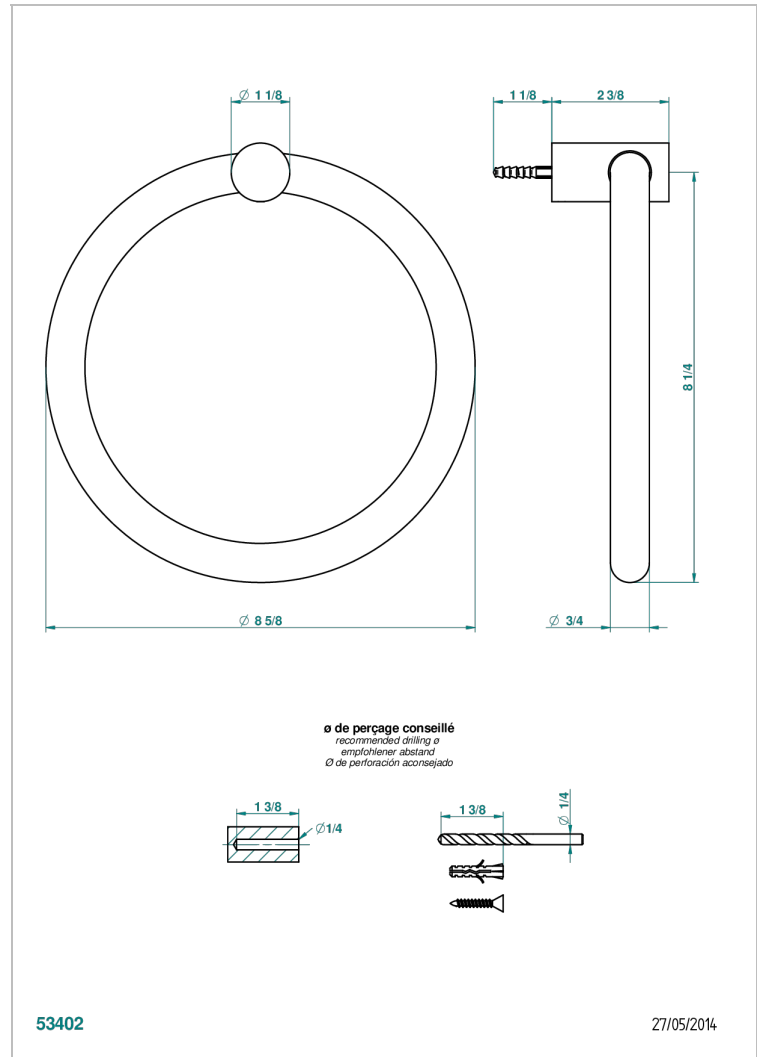

BEYOND CRYSTAL - BLUE CRYSTAL

U6K-504N

Towel ring

THG[®]
PARIS

53402

27/05/2014

CHARACTERISTIC

- Beyond Crystal - Blue crystal
- Towel ring

AVAILABLE FINITIONS

Black ceram - D30
Blush PVD - H62
Brass color PVD - H49
Brown bronze color PVD - F33
Chrome polished - A02
Chrome polished / gold polished - G02

Gold color PVD - H52
Gold mat - F07
Gold polished - F01
Graphite PVD - H64
Matt Umber PVD - H67
Matt blush PVD - H60