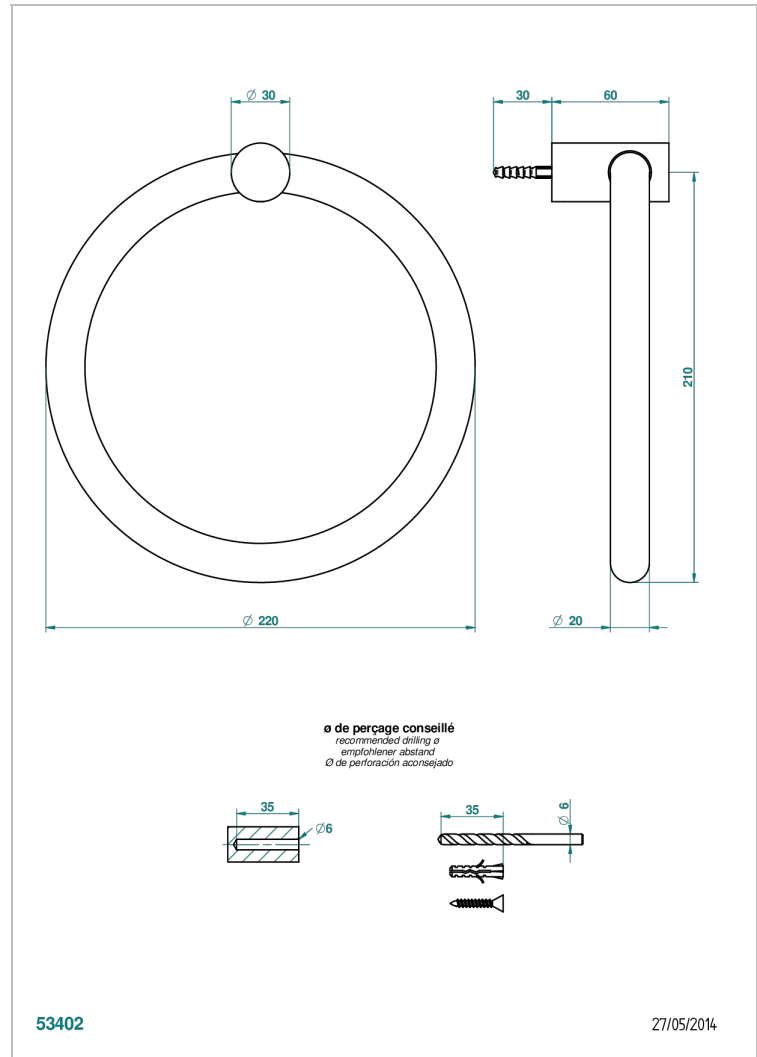

BEYOND CRYSTAL -BUE CRYSTAL

U6K-504N

Single towel ring

THG®
PARIS

CHARACTERISTIC

- Beyond Crystal -Bue crystal
- Single towel ring

AVAILABLE FINITIONS

Antique nickel - H28
Black ceram - D30
Blush PVD - H62
Brass color PVD - H49
Brown bronze color PVD - F33
Gold color PVD - H52

Graphite PVD - H64
Matt Umber PVD - H67
Matt blush PVD - H60
Matt brass color PVD - H50
Matt brown bronze color PVD - F34
Matt chrome - C02

Matt gold - F07
Matt gold color PVD - H53
Matt graphite PVD - H65
Matt nickel color PVD - H56
Nickel color PVD - H55
Polished chrome (color finish) - A02

Polished chrome / Polished gold (color finish) - G02
Polished gold (color finish) - F01
Soft gold - F30
Soft matt gold - F31
Umber PVD - H66