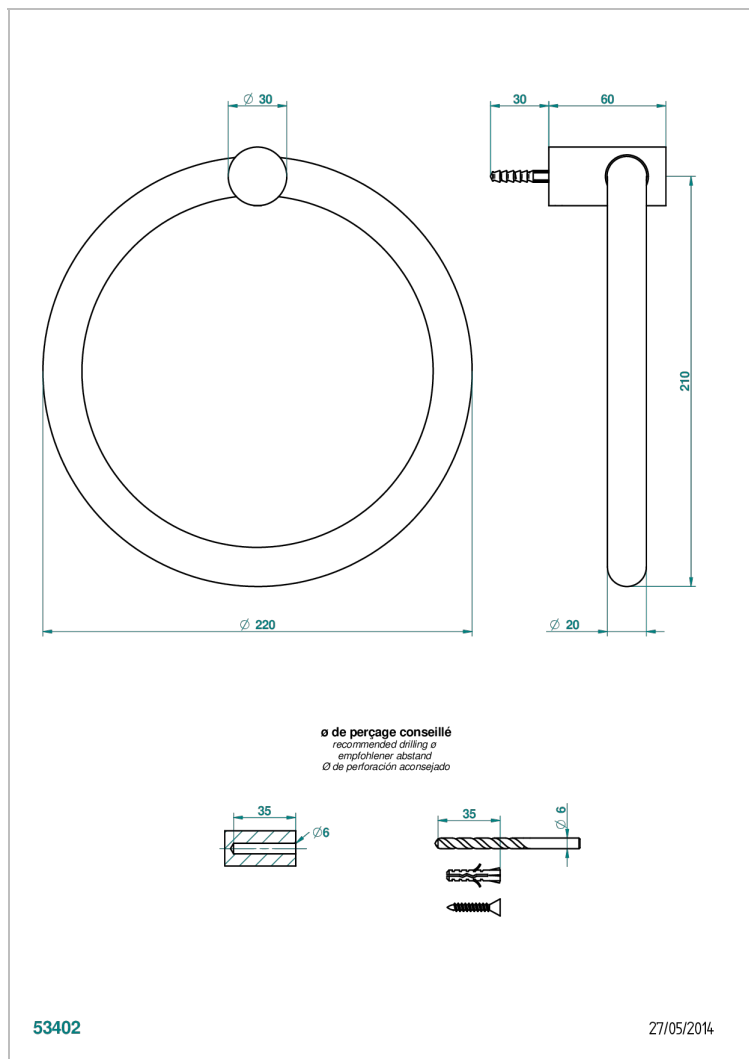

BEYOND CRYSTAL -BUE CRYSTAL

U6K-504N

Single towel ring

THG®
PARIS

CHARACTERISTIC

- Beyond Crystal -Bue crystal
- Single towel ring

AVAILABLE FINITIONS

Antique nickel - H28
Black ceram - D30
Blush PVD - H62
Brass color PVD - H49
Brown bronze color PVD - F33
Gold color PVD - H52

Graphite PVD - H64
Matt Umber PVD - H67
Matt blush PVD - H60
Matt brass color PVD - H50
Matt brown bronze color PVD - F34
Matt chrome - C02

Matt gold - F07
Matt gold color PVD - H53
Matt graphite PVD - H65
Matt nickel color PVD - H56
Nickel color PVD - H55
Polished chrome (color finish) - A02

Polished chrome / Polished gold (color finish) - G02
Polished gold (color finish) - F01
Soft gold - F30
Soft matt gold - F31
Umber PVD - H66