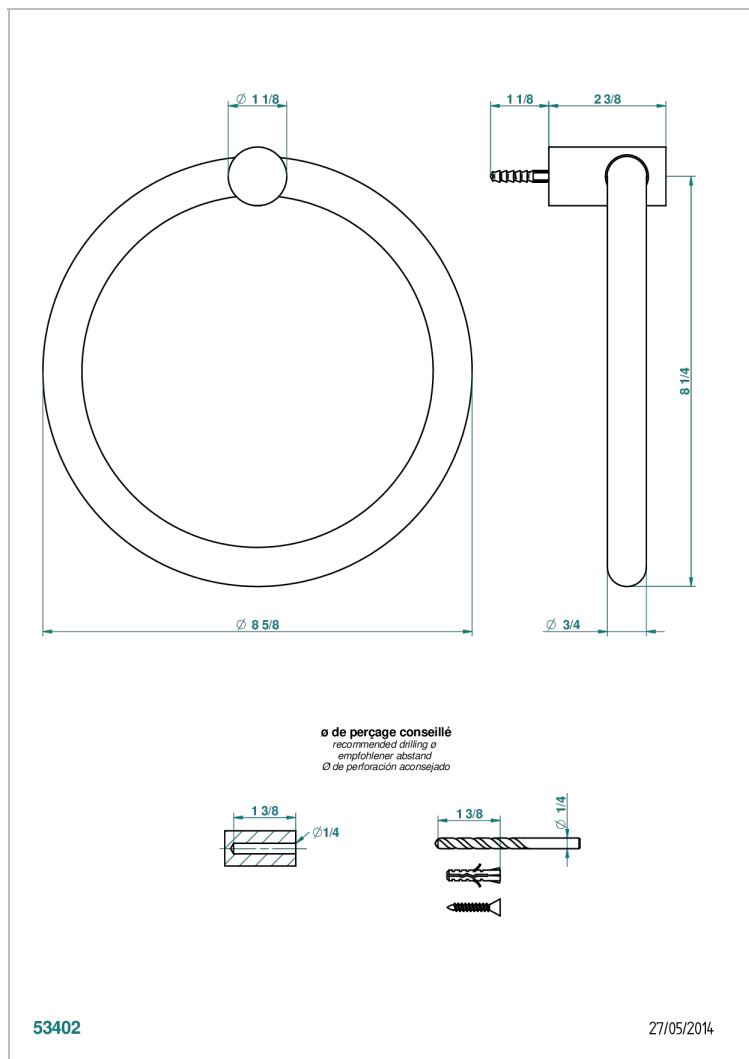

BEYOND CRYSTAL -BUE CRYSTAL

U6K-504N

Single towel ring

THG[®]
PARIS

CHARACTERISTIC

- Beyond Crystal -Bue crystal
- Single towel ring

AVAILABLE FINITIONS

Antique nickel - H28
Black ceram - D30
Blush PVD - H62
Brass color PVD - H49
Brown bronze color PVD - F33
Gold color PVD - H52