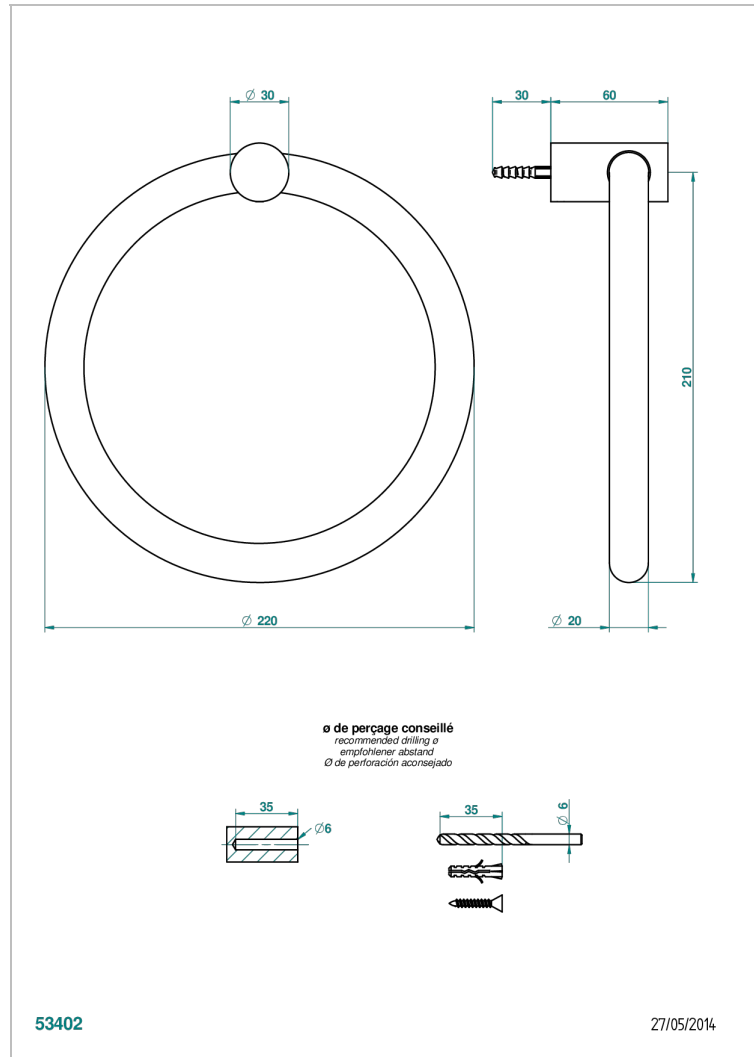

BEYOND CRYSTAL -BUE CRYSTAL

U6K-504N

Single towel ring

THG[®]
PARIS

CHARACTERISTIC

- Beyond Crystal -Bue crystal
- Single towel ring

AVAILABLE FINITIONS

Antique nickel - H28
Black ceram - D30
Blush PVD - H62
Brass color PVD - H49
Brown bronze color PVD - F33
Gold color PVD - H52