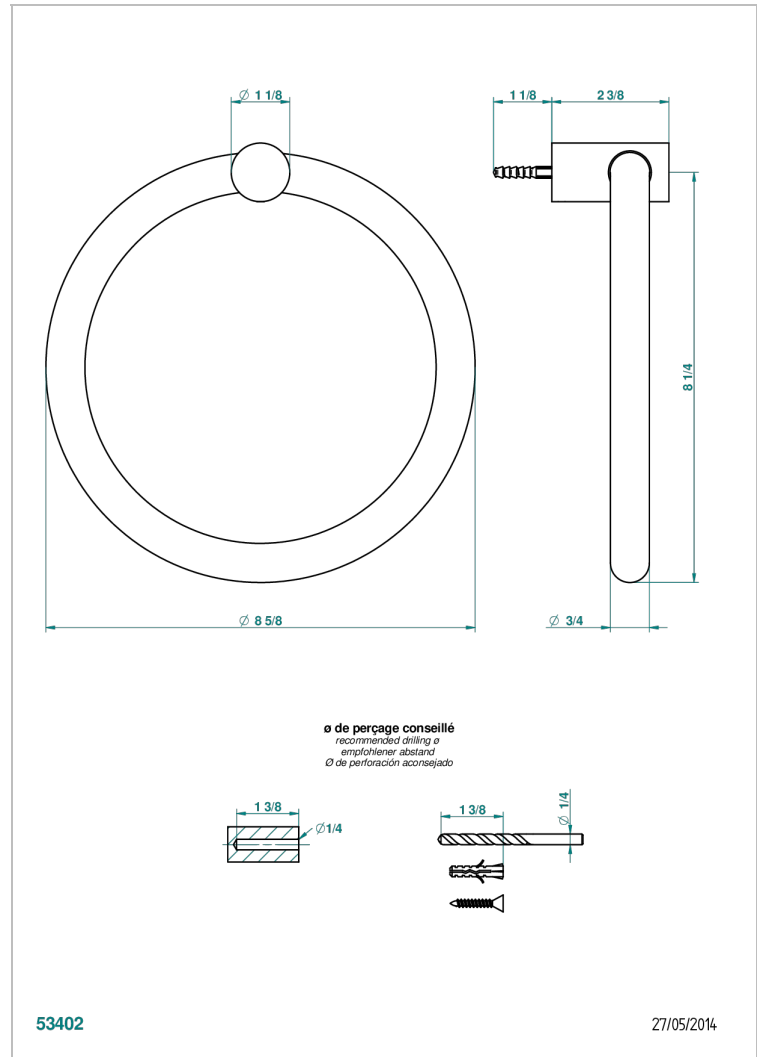

BEYOND CRYSTAL -BUE CRYSTAL

U6K-504N

Single towel ring

THG[®]
PARIS

CHARACTERISTIC

- Beyond Crystal -Bue crystal
- Single towel ring

AVAILABLE FINITIONS

Antique nickel - H28
Black ceram - D30
Blush PVD - H62
Brass color PVD - H49
Brown bronze color PVD - F33
Gold color PVD - H52