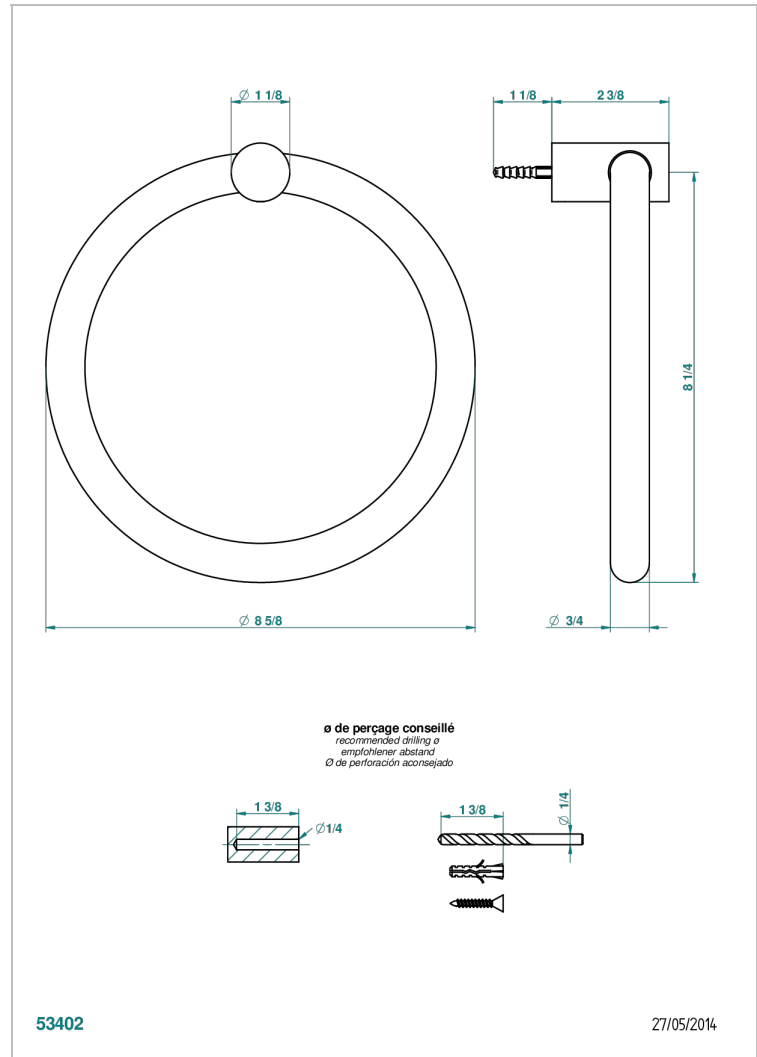

BEYOND CRYSTAL - CHAMPAGNE CRYSTAL

U6J-504N

Single towel ring

THG[®]
PARIS

CHARACTERISTIC

- Beyond Crystal - Champagne crystal
- Single towel ring

AVAILABLE FINITIONS

Antique nickel - H28
Black ceram - D30
Blush PVD - H62
Brass color PVD - H49
Brown bronze color PVD - F33
Gold color PVD - H52