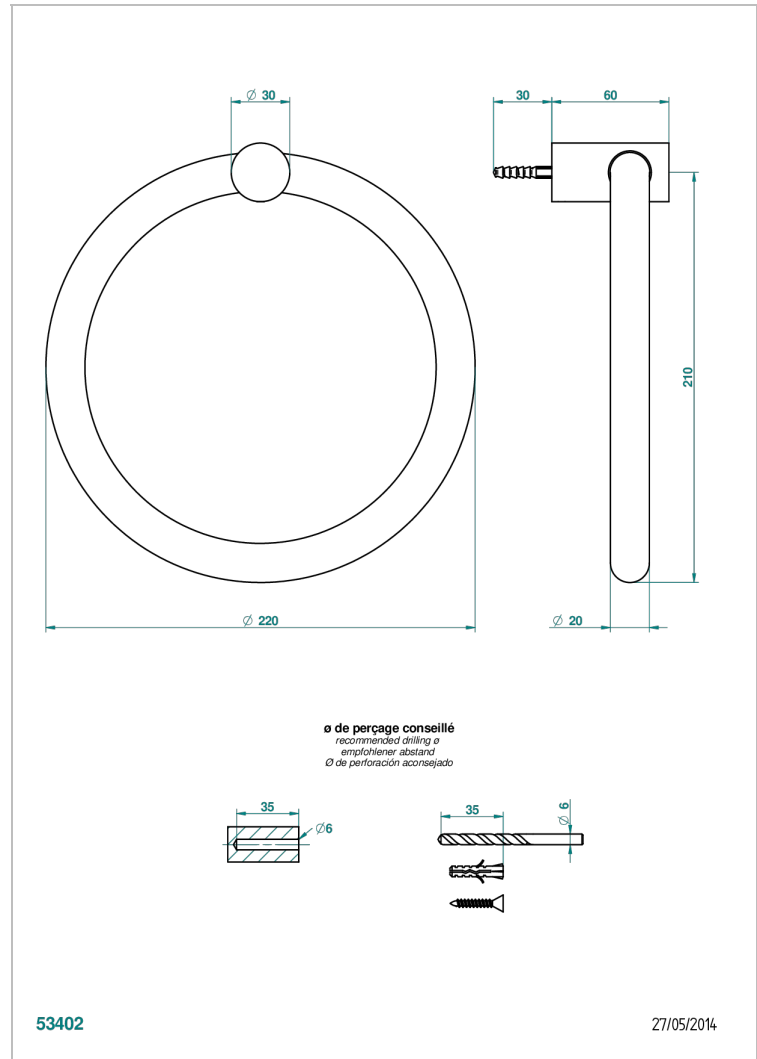

BEYOND CRYSTAL - CHAMPAGNE CRYSTAL

U6J-504N

Single towel ring

THG®
PARIS

CHARACTERISTIC

- Beyond Crystal - Champagne crystal
- Single towel ring

AVAILABLE FINITIONS

Antique nickel - H28
Black ceram - D30
Blush PVD - H62
Brass color PVD - H49
Brown bronze color PVD - F33
Gold color PVD - H52

Graphite PVD - H64
Matt Umber PVD - H67
Matt blush PVD - H60
Matt brass color PVD - H50
Matt brown bronze color PVD - F34
Matt chrome - C02

Matt gold - F07
Matt gold color PVD - H53
Matt graphite PVD - H65
Matt nickel color PVD - H56
Nickel color PVD - H55
Polished chrome (color finish) - A02

Polished chrome / Polished gold (color finish) - G02
Polished gold (color finish) - F01
Soft gold - F30
Soft matt gold - F31
Umber PVD - H66