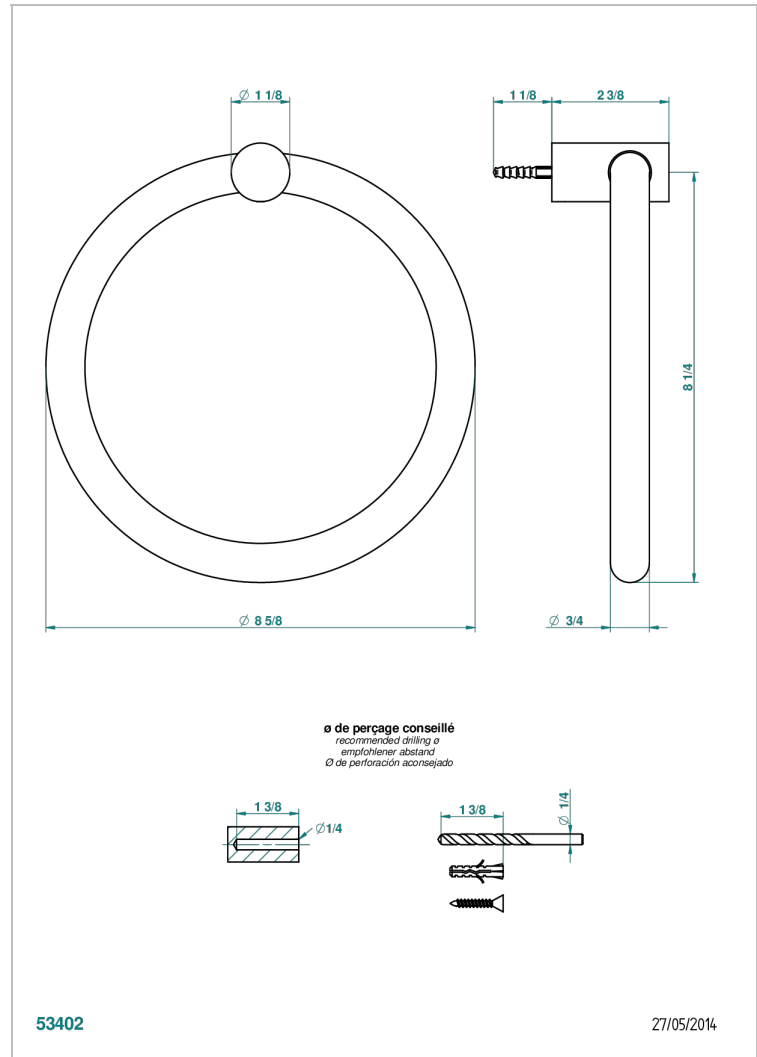

# BEYOND CRYSTAL - CHAMPAGNE CRYSTAL

U6J-504N

Single towel ring

THG<sup>®</sup>  
PARIS

53402

27/05/2014

## AVAILABLE FINITIONS

Antique nickel - H28  
Black ceram - D30  
Blush PVD - H62  
Brass color PVD - H49  
Brown bronze color PVD - F33  
Gold color PVD - H52

Graphite PVD - H64  
Matt Umber PVD - H67  
Matt blush PVD - H60  
Matt brass color PVD - H50  
Matt brown bronze color PVD - F34  
Matt chrome - C02