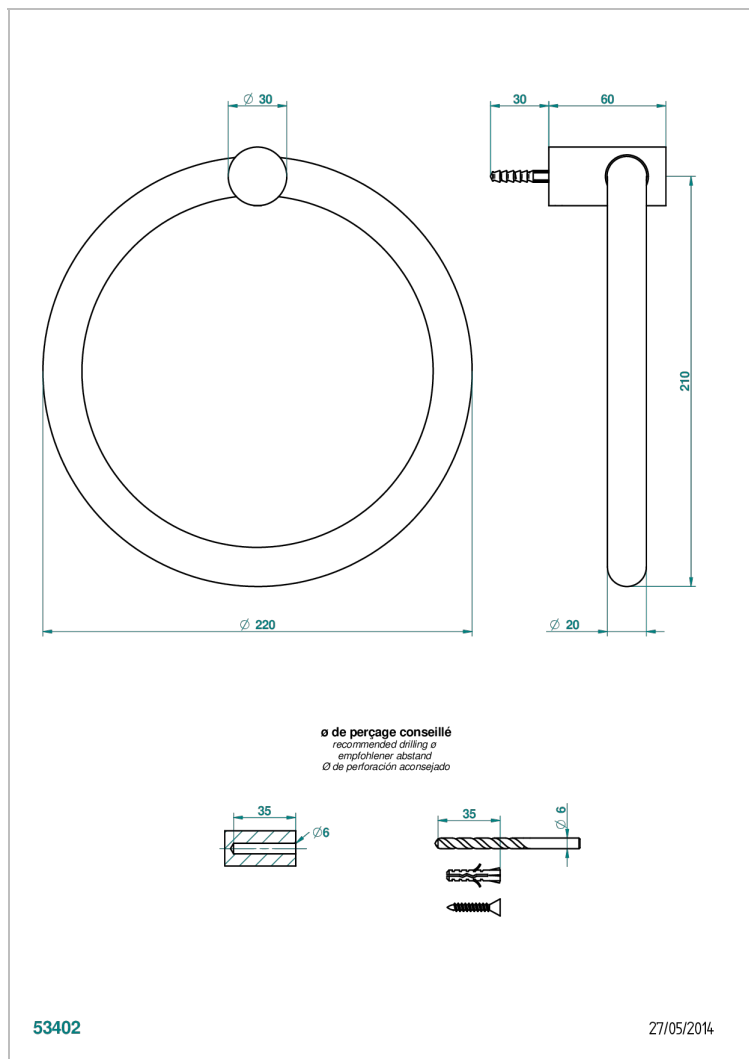

# BEYOND CRYSTAL - RED CRYSTAL

U6H-504N

Towel ring

THG<sup>®</sup>  
PARIS

## CHARACTERISTIC

- Beyond Crystal - Red crystal
- Towel ring