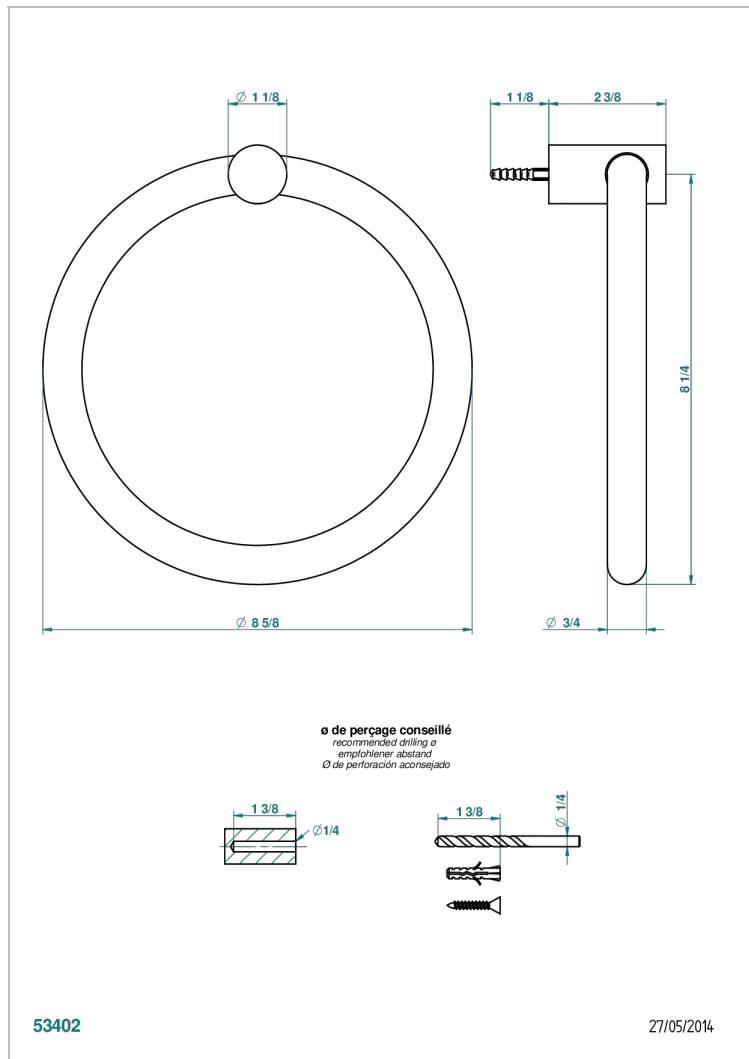

BEYOND CRYSTAL - RED CRYSTAL

U6H-504N

Towel ring

THG[®]
PARIS

CHARACTERISTIC

- Beyond Crystal - Red crystal
- Towel ring

AVAILABLE FINITIONS

Black ceram - D30
Blush PVD - H62
Brass color PVD - H49
Brown bronze color PVD - F33
Chrome polished - A02
Chrome polished / gold polished - G02

Nickel antique / Sovereign - H28
Nickel color PVD - H55
Soft gold - F30
Soft matt gold - F31
Umber PVD - H66