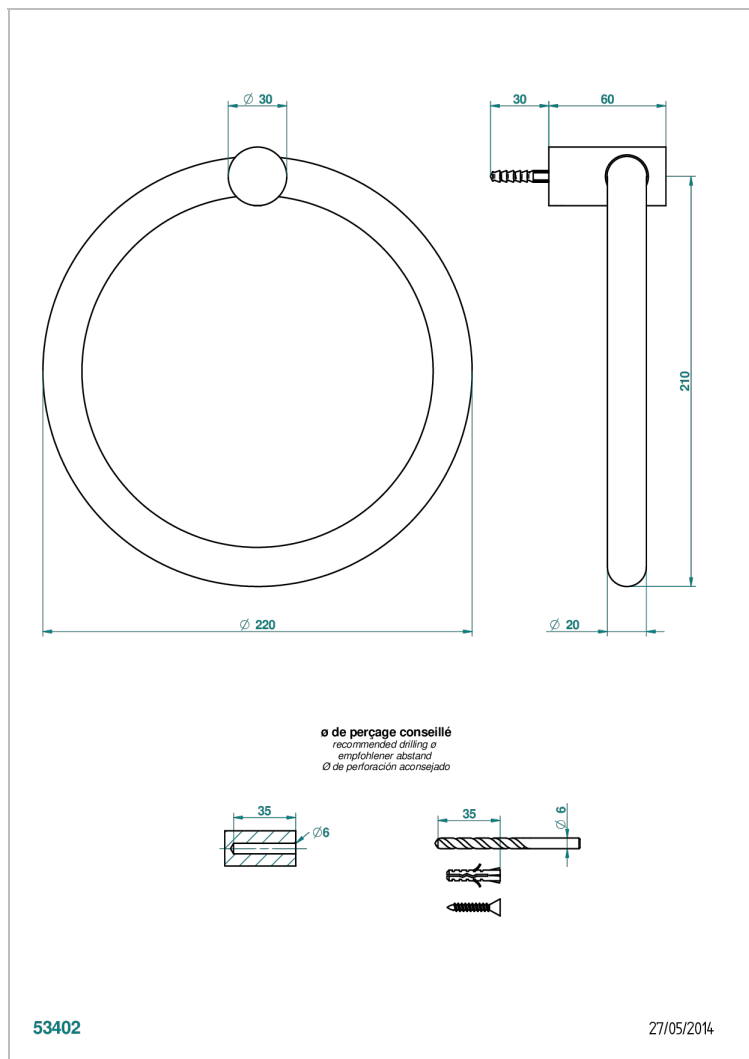

# BEYOND CRYSTAL - RED CRYSTAL

U6H-504N

Single towel ring

THG<sup>®</sup>  
PARIS

## CHARACTERISTIC

- Beyond Crystal - Red crystal
- Single towel ring