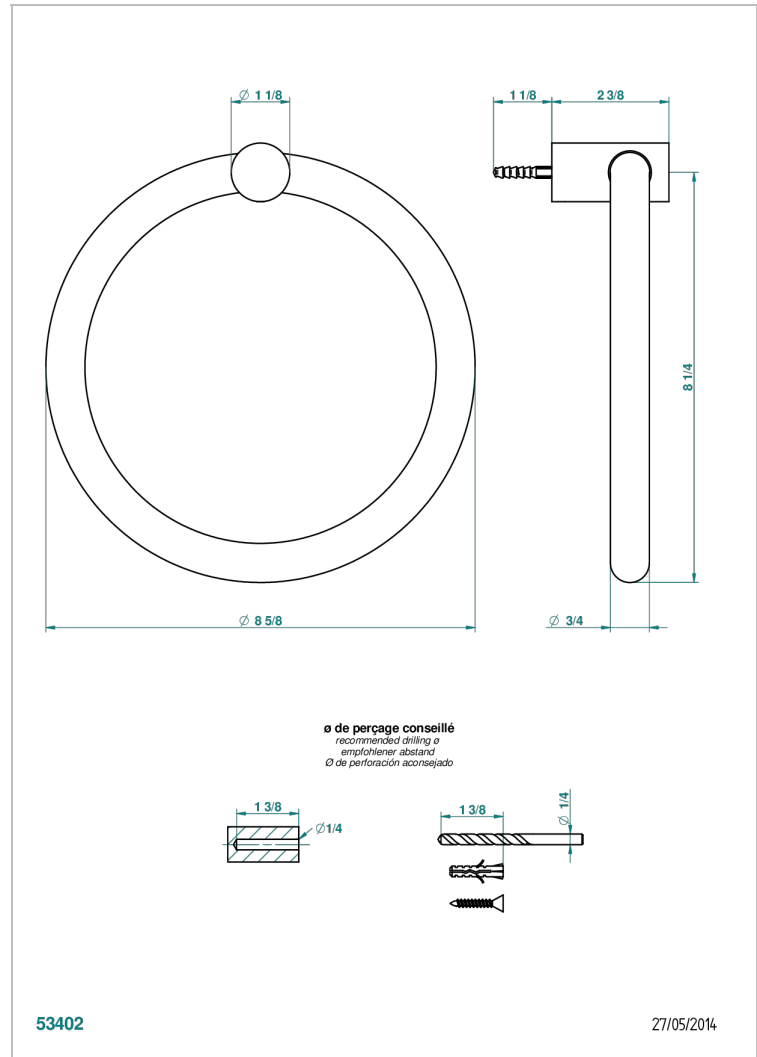

# BEYOND CRYSTAL - RED CRYSTAL

U6H-504N

Single towel ring

THG<sup>®</sup>  
PARIS

## AVAILABLE FINITIONS

Antique nickel - H28  
Black ceram - D30  
Blush PVD - H62  
Brass color PVD - H49  
Brown bronze color PVD - F33  
Gold color PVD - H52

Graphite PVD - H64  
Matt Umber PVD - H67  
Matt blush PVD - H60  
Matt brass color PVD - H50  
Matt brown bronze color PVD - F34  
Matt chrome - C02