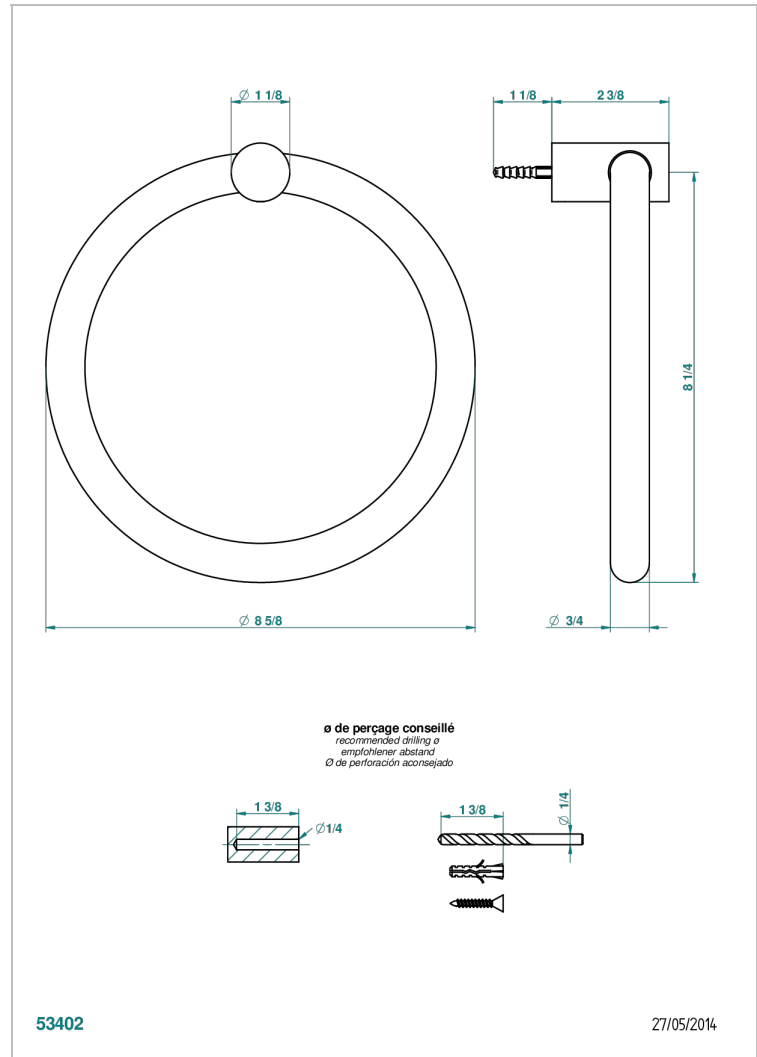

BEYOND CRYSTAL - RED CRYSTAL

U6H-504N

Single towel ring

THG[®]
PARIS

CHARACTERISTIC

- Beyond Crystal - Red crystal
- Single towel ring

AVAILABLE FINITIONS

Antique nickel - H28
Black ceram - D30
Blush PVD - H62
Brass color PVD - H49
Brown bronze color PVD - F33
Gold color PVD - H52