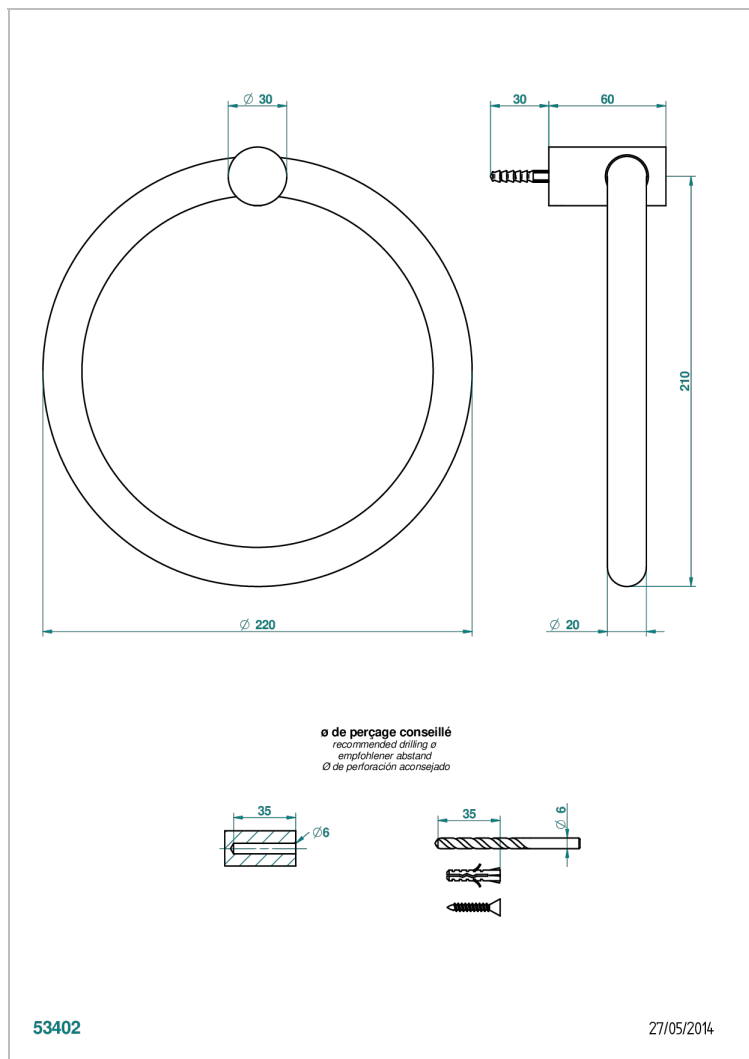

BEYOND CRYSTAL - RED CRYSTAL

U6H-504N

Single towel ring

THG[®]
PARIS

CHARACTERISTIC

- Beyond Crystal - Red crystal
- Single towel ring

AVAILABLE FINITIONS

Antique nickel - H28
Black ceram - D30
Blush PVD - H62
Brass color PVD - H49
Brown bronze color PVD - F33
Gold color PVD - H52