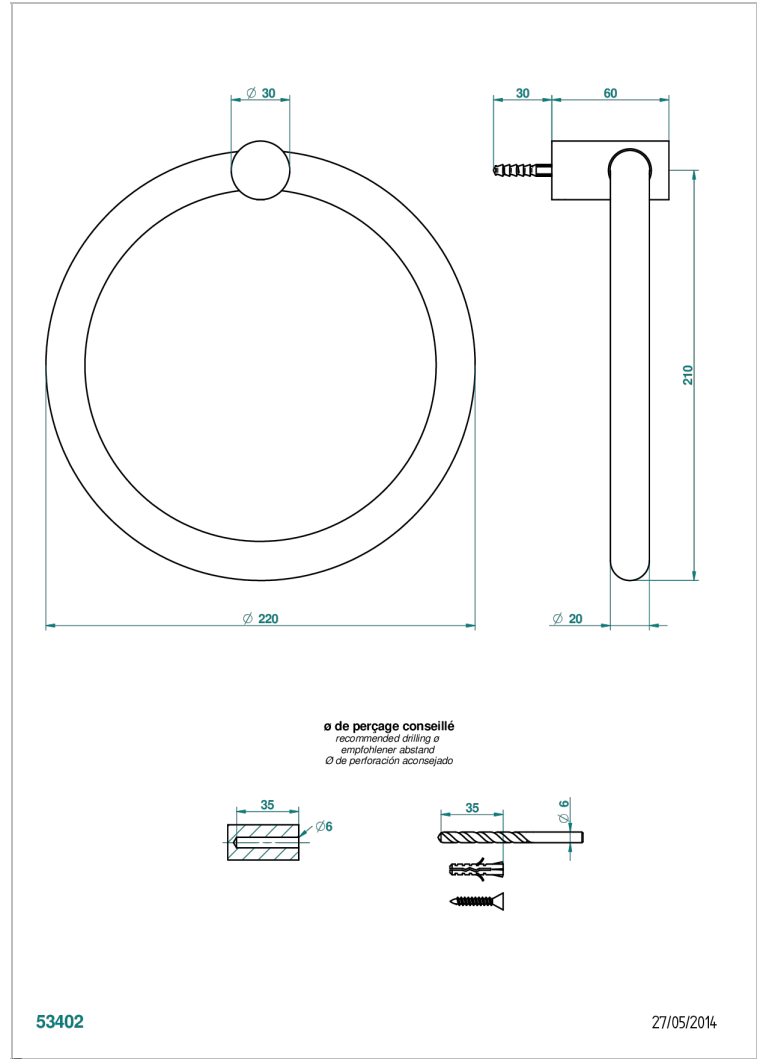

BEYOND CRYSTAL - CLEAR CRYSTAL

U6F-504N

Towel ring

THG[®]
PARIS

CHARACTERISTIC

- Beyond Crystal - Clear crystal
- Towel ring

AVAILABLE FINITIONS

Black ceram - D30
Blush PVD - H62
Brass color PVD - H49
Brown bronze color PVD - F33
Chrome polished - A02
Chrome polished / gold polished - G02

Nickel antique / Sovereign - H28
Nickel color PVD - H55
Soft gold - F30
Soft matt gold - F31
Umber PVD - H66