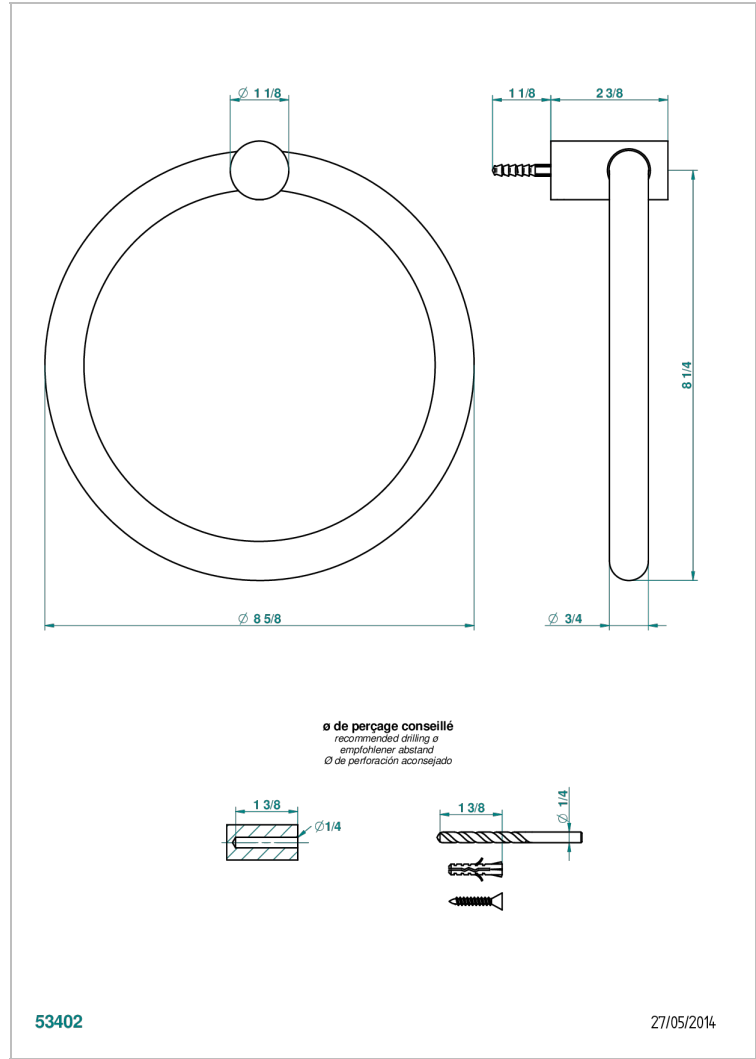

BEYOND CRYSTAL - CLEAR CRYSTAL

U6F-504N

Towel ring

THG[®]
PARIS

CHARACTERISTIC

- Beyond Crystal - Clear crystal
- Towel ring

AVAILABLE FINITIONS

Black ceram - D30
Blush PVD - H62
Brass color PVD - H49
Brown bronze color PVD - F33
Chrome polished - A02
Chrome polished / gold polished - G02

Nickel antique / Sovereign - H28
Nickel color PVD - H55
Soft gold - F30
Soft matt gold - F31
Umber PVD - H66