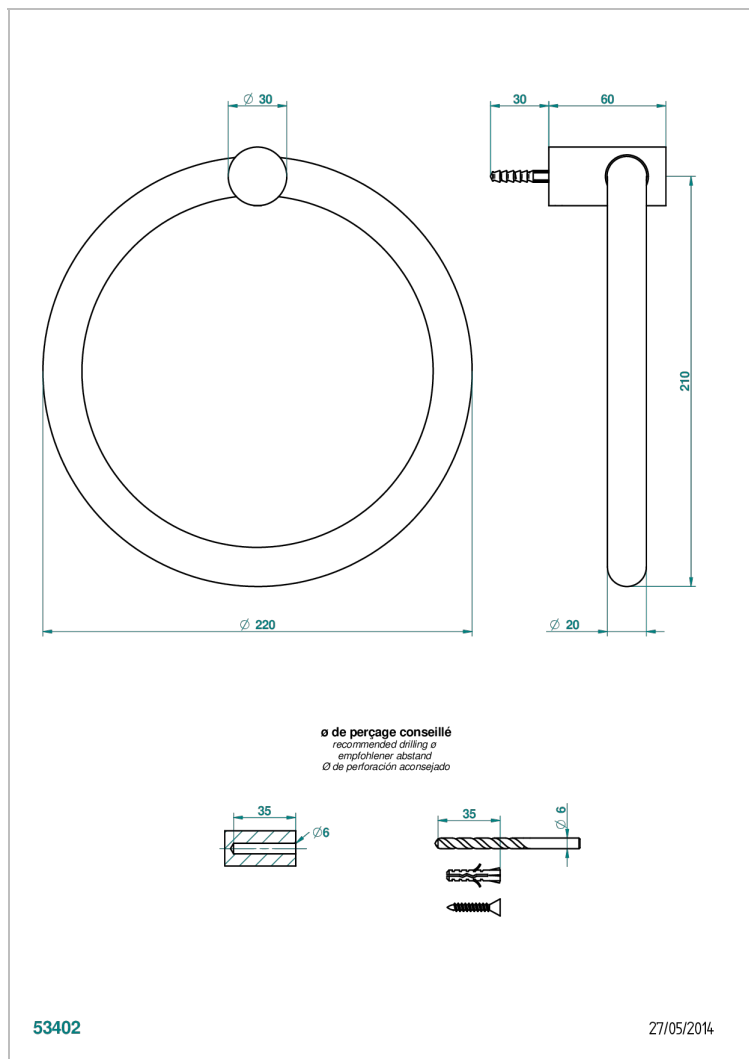

BEYOND CRYSTAL - CLEAR CRYSTAL

U6F-504N

Single towel ring

THG[®]
PARIS

CHARACTERISTIC

- Beyond Crystal - Clear crystal
- Single towel ring

AVAILABLE FINITIONS

Antique nickel - H28
Black ceram - D30
Blush PVD - H62
Brass color PVD - H49
Brown bronze color PVD - F33
Gold color PVD - H52